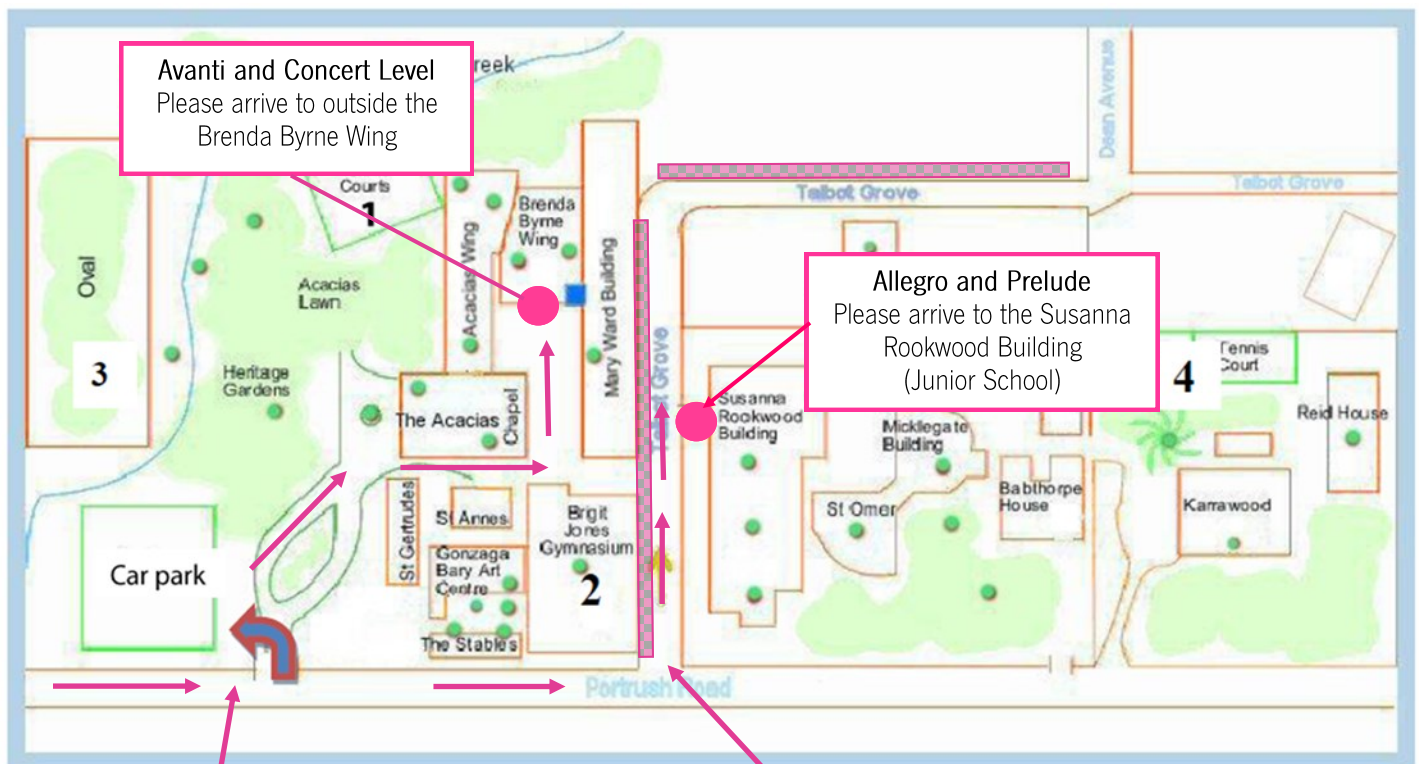

Parking: Parking is available in the staff carpark off Portrush Road, or street parking is available in side streets opposite the school. Please arrive to outside the Brenda Byrne Wing for arrival and collection where you will be met by AGC staff. Only AGC choristers and staff are permitted inside school buildings during this time. Please see the venue map on the next page for further information.

Only AGC choristers and staff are permitted inside school buildings during this time.

Allegro and Prelude

Heading South on Portrush Road, enter the school via Talbot Grove. There is limited parking available in Talbot Grove and surrounding streets. Please arrive to the Susanna Rockwood Building (Junior School) for sign in, where you will be met by an AGC Staff member. AGC Staff will meet girls and take them to their classrooms and have them ready for collection at the end of Production Rehearsal from outside the Susanna Rockwood Building.

Avanti and Concert Level

Parking is available in the staff carpark off Portrush Rd or street parking is available in side streets opposite the school. Please arrive to outside the Brenda Byrne Wing for arrival where you will be met by an AGC Staff member. AGC Staff will meet girls and take them to their classrooms and have them ready for collection at the end of the Production Rehearsal outside the Brenda Byrne Wing.

Avanti and Concert Level
Please arrive to outside the Brenda Byrne Wing

Allegro and Prelude
Please arrive to the Susanna Rookwood Building (Junior School)

Avanti and Concert Level: Heading South on Portrush Road, turn left into the staff carpark. Please note a right hand turn is not permitted off Portrush Road into the staff carpark.