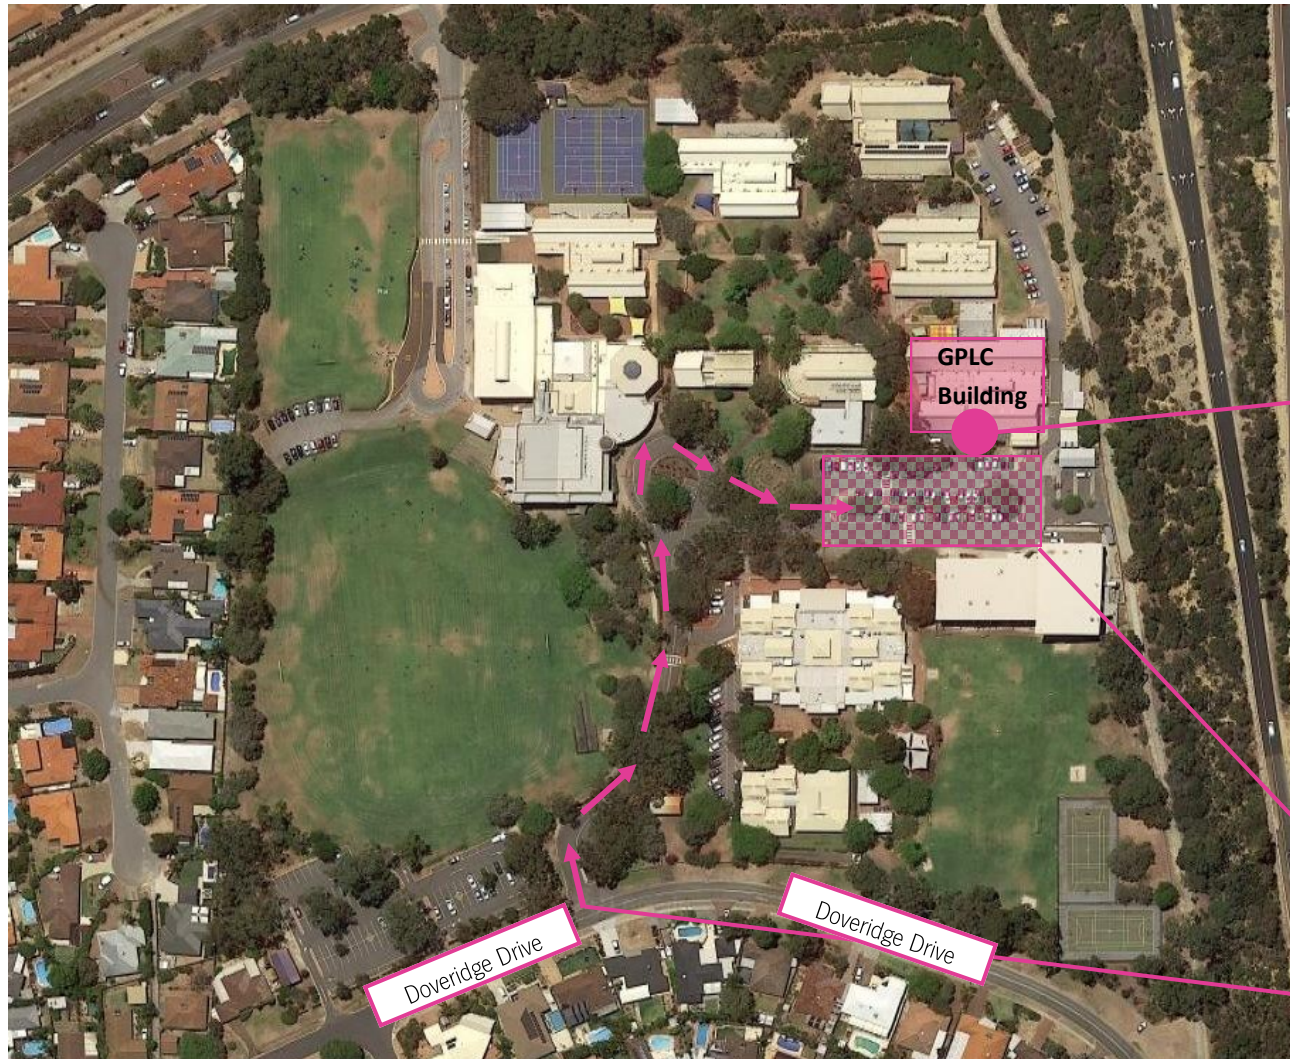

Australian Girls Choir – Duncraig Saturday Venue Map

St Stephen’s School - 100 Doveridge Drive, Duncraig

Parking is available in front of the GPLC Building. Entry via main Doveridge Drive entrance.

Please arrive to the entrance of the GPLC Building. AGC staff will take the girls to their rehearsal space, and have them ready for collection at the end of class from the entrance of the GPLC Building.

Only AGC choristers and staff are permitted inside school buildings during this time.

AUSTRALIAN GIRLS CHOIR

Please meet at the entrance of the GPLC Building for arrival and collection

Onsite parking available, please enter and exit via Doveridge Drive