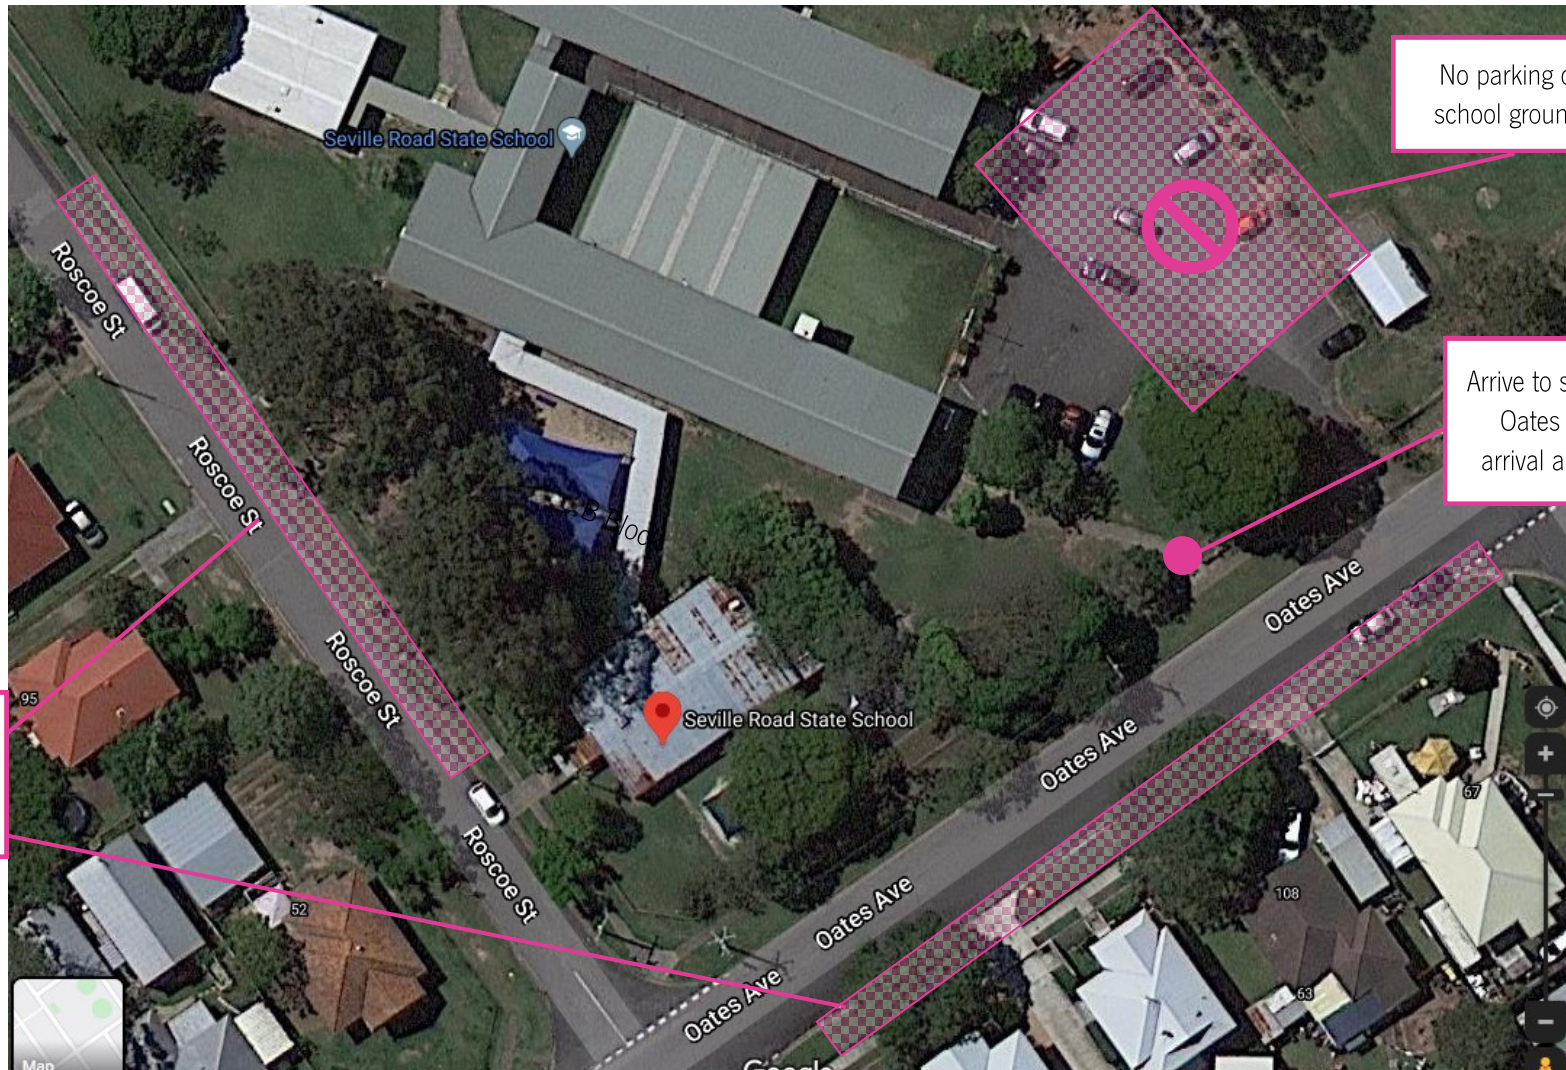

Australian Girls Choir – Holland Park Venue

Seville Road State School - Oates Avenue, Holland Park

No parking is permitted on school grounds. Parking is available in surrounding streets on Oates Avenue and Roscoe Street. Please arrive to the school gate on Oates Avenue for arrival and collection where you will be met by an AGC staff member. AGC Staff will meet girls and take them to their classrooms, and have them ready for collection at the end of class at the school gate. Only AGC choristers and staff are permitted on school grounds during this time

AUSTRALIAN GIRLS CHOIR

Parking available on Oates Avenue and Roscoe Street

No parking on school grounds

Arrive to school gate on Oates Avenue for arrival and collection