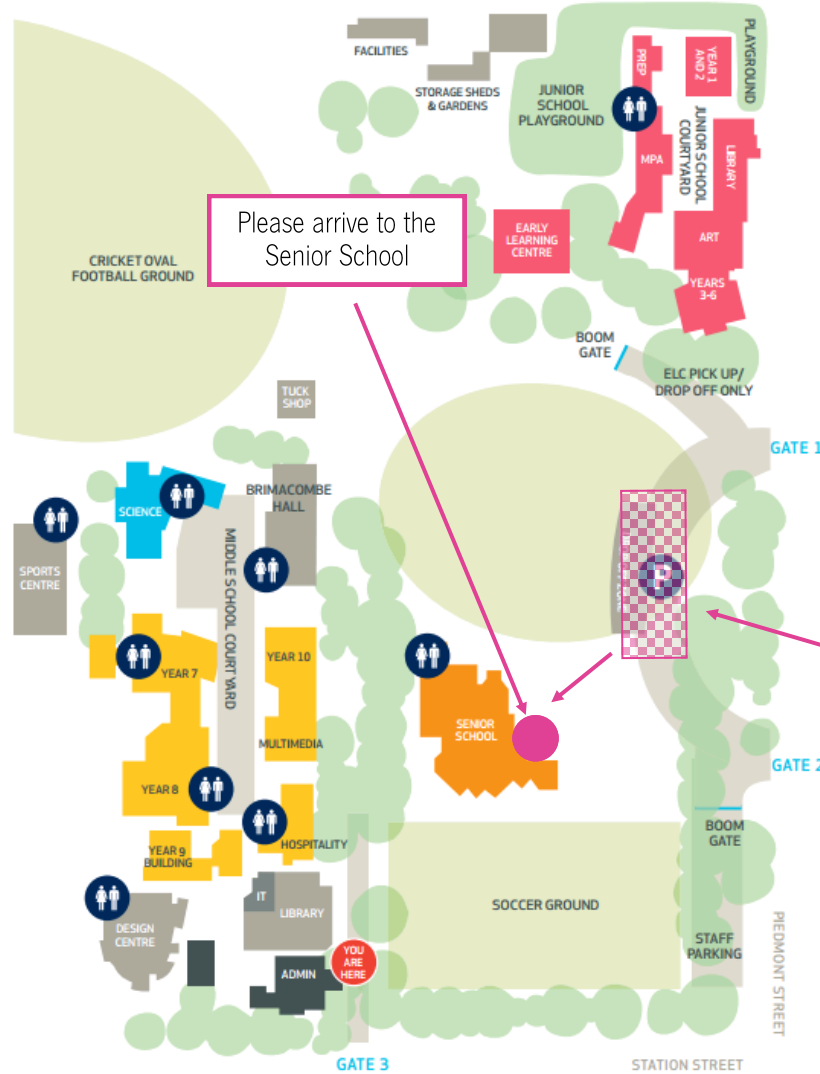

Australian Girls Choir - Box Hill Open Day Map

Kingswood Collge - 355 Station Street, Box Hill- enter via Piedmont Street

Parking is available in the car park on school grounds, accessible via Piedmont Street.

Please arrive to the Senior School where you will be met by AGC staff for sign in.

AUSTRALIAN GIRLS CHOIR

Kingswood College Map

MAP KEY

- Junior School
- Middle School
- Senior School
- Science Centre
- School facilities
- Allocated parking
- Toilets
- You are here

Car Parking available on school grounds - enter via Piedmont Street