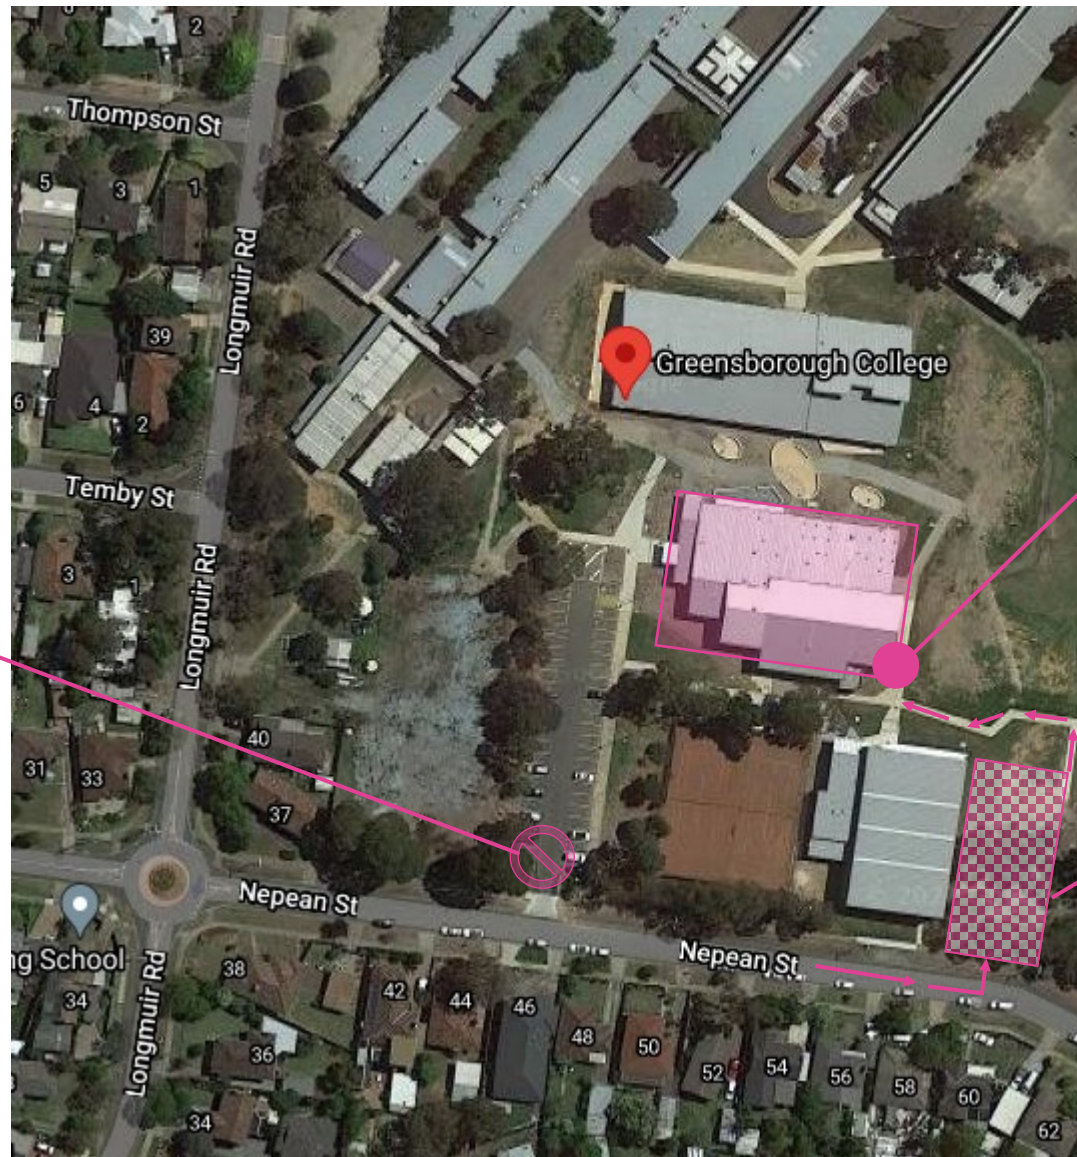

Australian Girls Choir – Greensborough Open Day Venue

Greensborough College – Nepean Street entrance, Greensborough

Parking is available in the Sporting Precinct accessible via Nepean Street. Parking is not available in the staff car park. Please arrive to the side path off the main building for arrival where you will be met by AGC staff for sign in.

AUSTRALIAN GIRLS CHOIR

No parking in staff car park

Please arrive to the side path off the main building

Parking is available in the Sporting Precinct accessible via Nepean Street