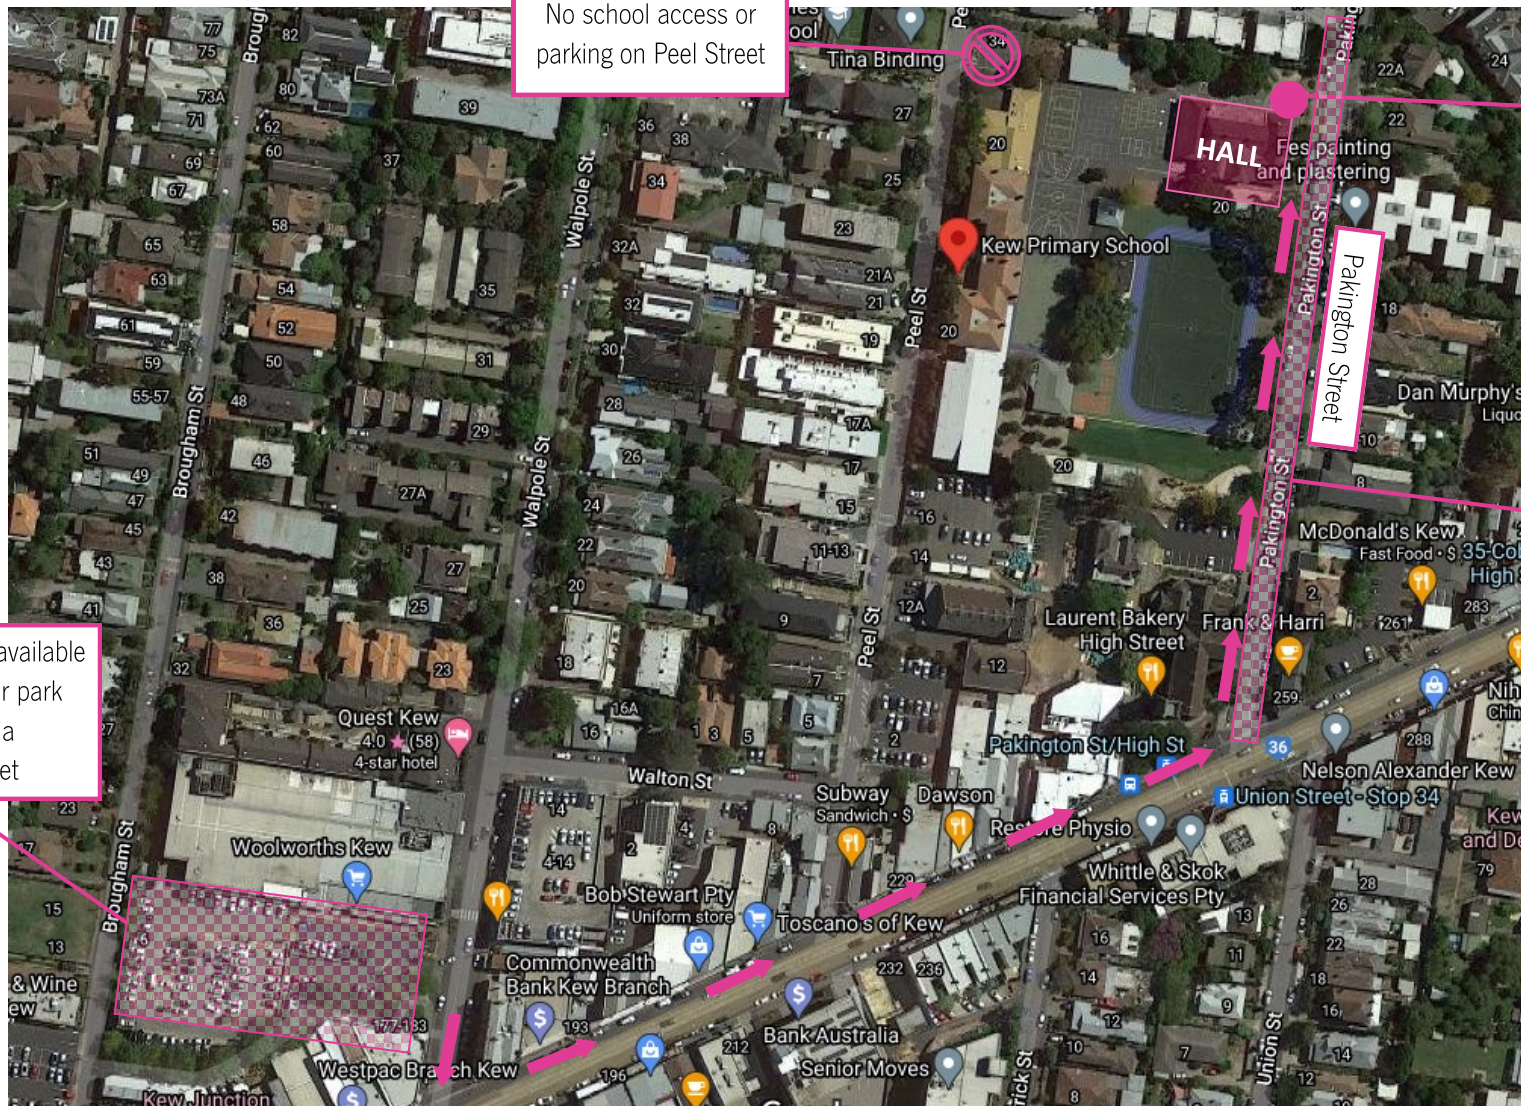

Australian Girls Choir – Kew Open Day Venue

Kew Primary School – 20 Peel Street, Kew

Limited parking is available on Pakington Street and in the Woolworths car park on Walpole Street. Please do not park on Peel Street as it is permit parking only and there is no school access from Peel Street.

Please enter via the main gates off Pakington Street and arrive to the Hall where you will met by AGC staff for sign in.

AUSTRALIAN GIRLS CHOIR

No school access or parking on Peel Street

Please enter via the main gates off Pakington Street and arrive to the Hall

Limited parking available on Pakington Street

Additional parking available in Woolworths car park accessible via Walpole Street