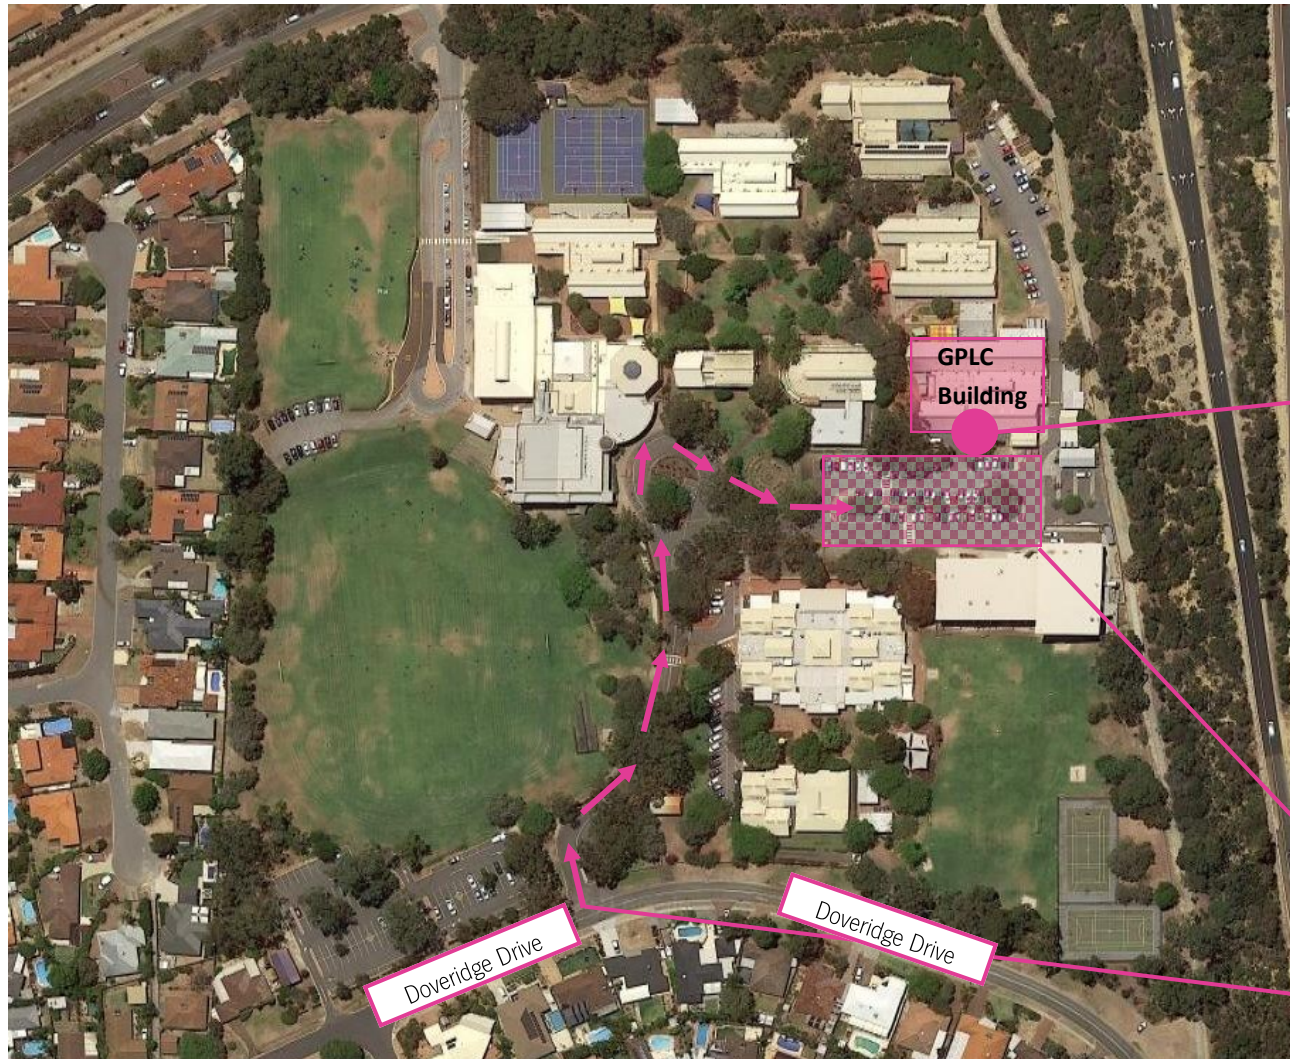

Australian Girls Choir – Duncraig Venue Map

St Stephen's School - 100 Doveridge Drive, Duncraig

Parking is available in front of the GPLC Building. Entry via main Doveridge Drive entrance.

Please arrive to the entrance of the GPLC Building. AGC staff will take the girls to their rehearsal space, and have them ready for collection at the end of class from the entrance of the GPLC Building.

Only AGC choristers and staff are permitted inside school buildings during this time.

AUSTRALIAN GIRLS CHOIR

Please meet at the entrance of the GPLC Building for arrival and collection

Onsite parking available, please enter and exit via Doveridge Drive