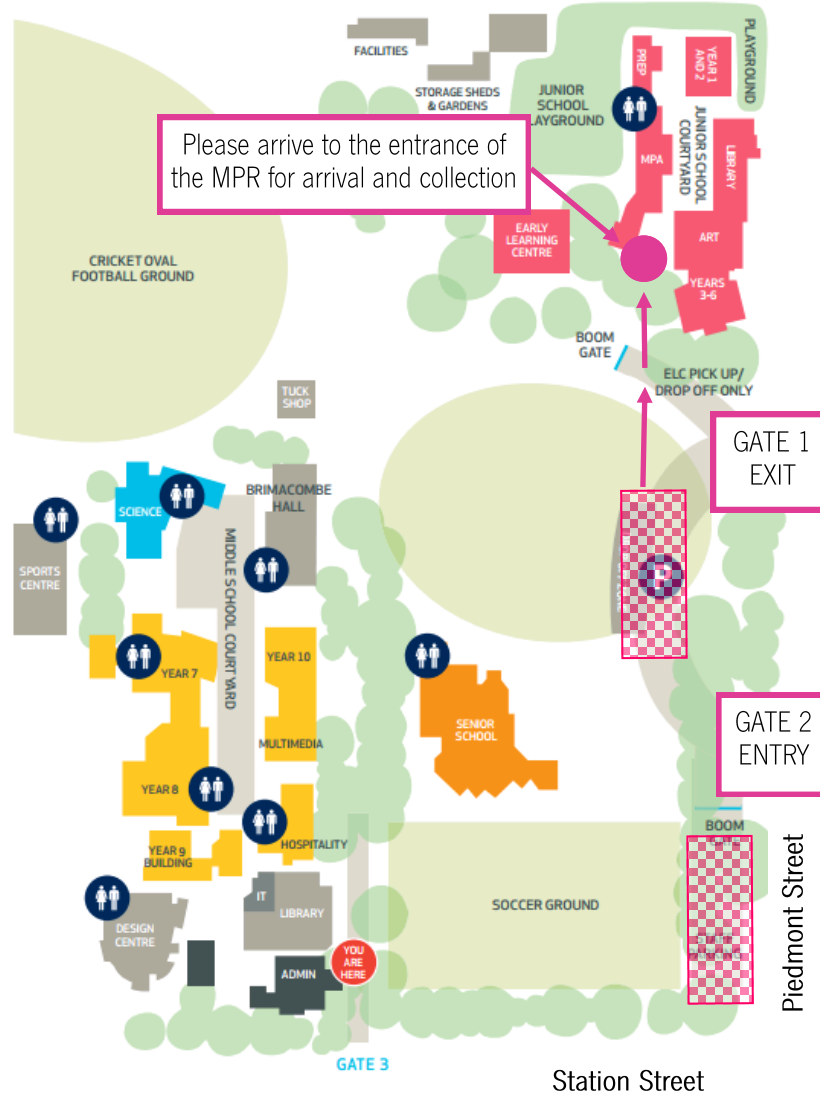

Kingswood College - Venue Map

355 Station Street, Box Hill – enter via Piedmont Street

Parking is available in the car park on school grounds, accessible via Piedmont Street.

Please arrive to the entrance of the Music and Production Room (MPR) for arrival and collection where you will be met by AGC staff.

Only AGC staff and choristers are permitted inside the school buildings during this time.

AUSTRALIAN GIRLS CHOIR

Kingswood College Map

MAP KEY

- Junior School
- Middle School
- Senior School
- Science Centre
- School facilities
- Allocated parking
- Toilets
- You are here

Parking available on school grounds – enter via Gate 2 on Piedmont Street and exit via Gate 1.