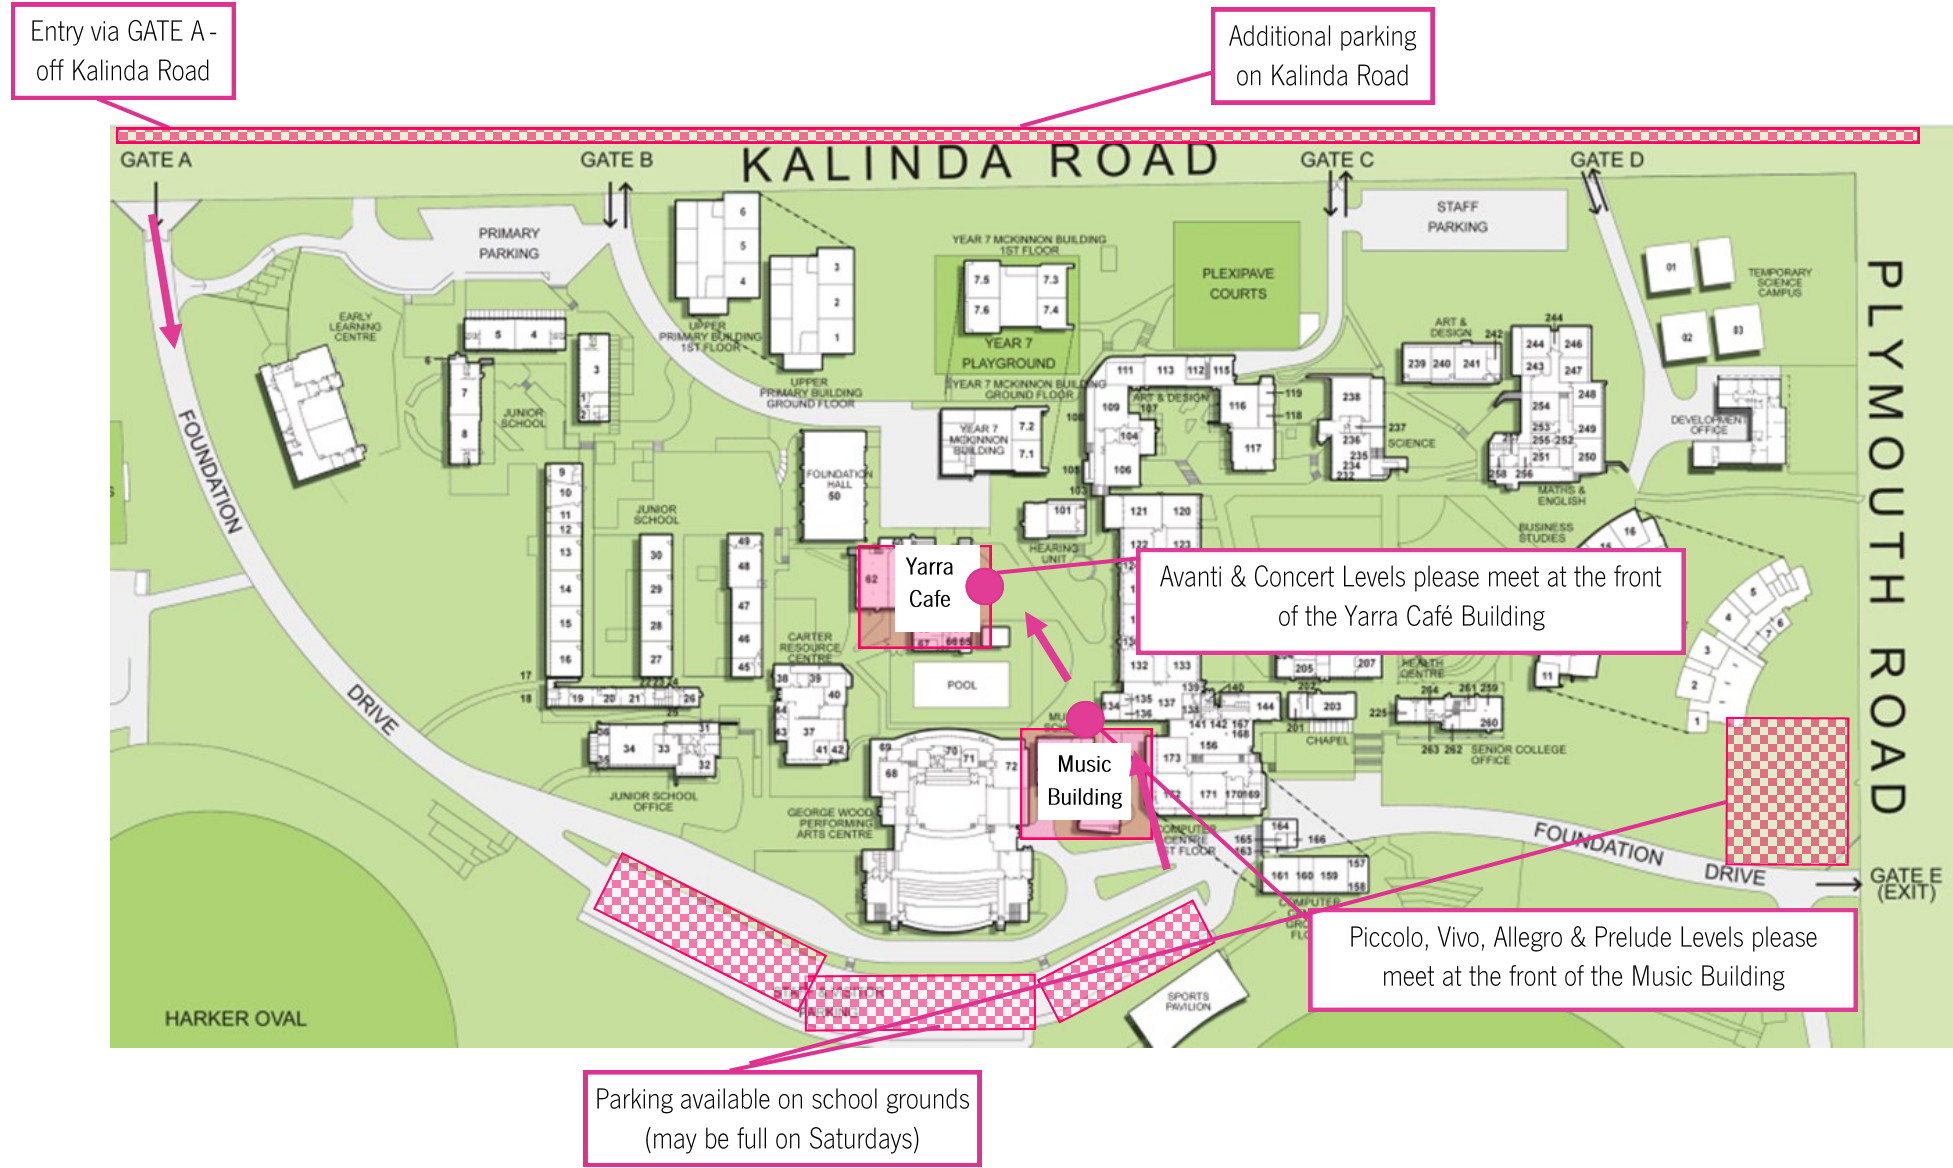

Australian Girls Choir – Ringwood Venue

Yarra Valley Grammar School - Kalinda Road, Ringwood (enter via Gate A)

Parking is available on school grounds, between the Performing Arts Centre and the ovals.

Parking may be full on Saturday mornings due to school sport, in this case additional parking is available on Kalinda Road.

Piccolo, Vivo, Allegro and Prelude Levels—please meet at the front of the Music Building

Avanti and Concert Levels—please meet at the front of the Yarra Café Building

AGC Staff will meet girls and take them to their classrooms, and have them ready for collection at the end of class at the meeting point.

Only AGC choristers and staff are permitted inside school buildings during this time.

AUSTRALIAN GIRLS CHOIR

Entry via GATE A - off Kalinda Road

Additional parking on Kalinda Road

Avanti & Concert Levels please meet at the front of the Yarra Café Building

Piccolo, Vivo, Allegro & Prelude Levels please meet at the front of the Music Building

Parking available on school grounds (may be full on Saturdays)