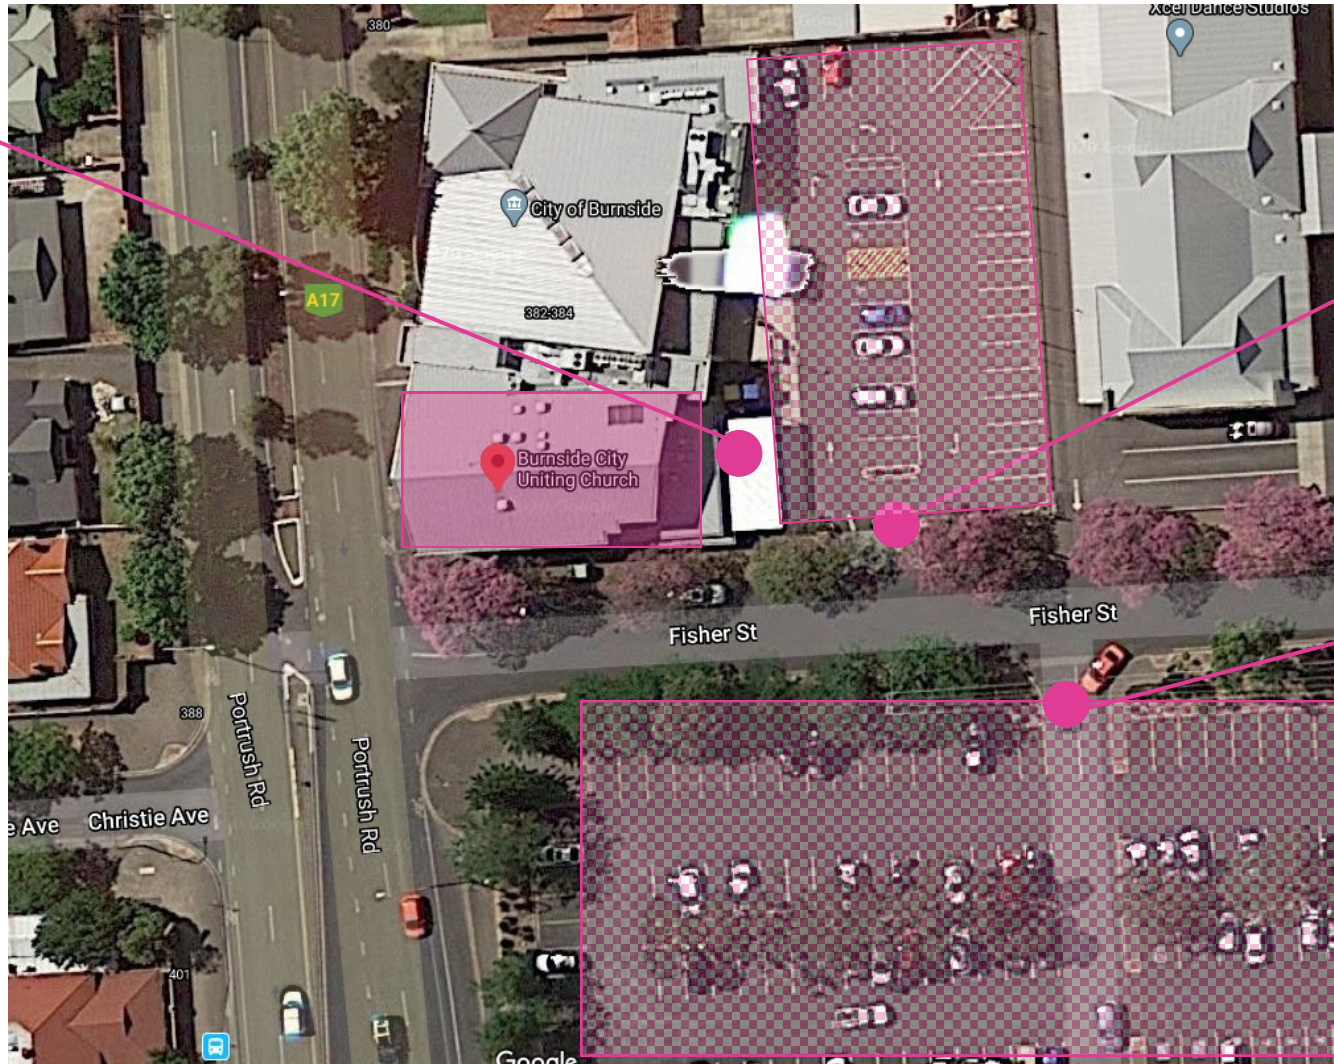

Australian Girls Choir Open Day - Adelaide

Burnside City Uniting Church - 384 Portrush Road, Tasmore

Onsite parking is available with entry off Fisher Street. Additional parking is available in the Burnside Community Centre carpark also accessible off Fisher Street.

AUSTRALIAN GIRLS CHOIR

Please arrive to
main entrance

Parking available
onsite and accessible
via Fisher Street.

Additional parking available
in the Burnside Community
Centre carpark