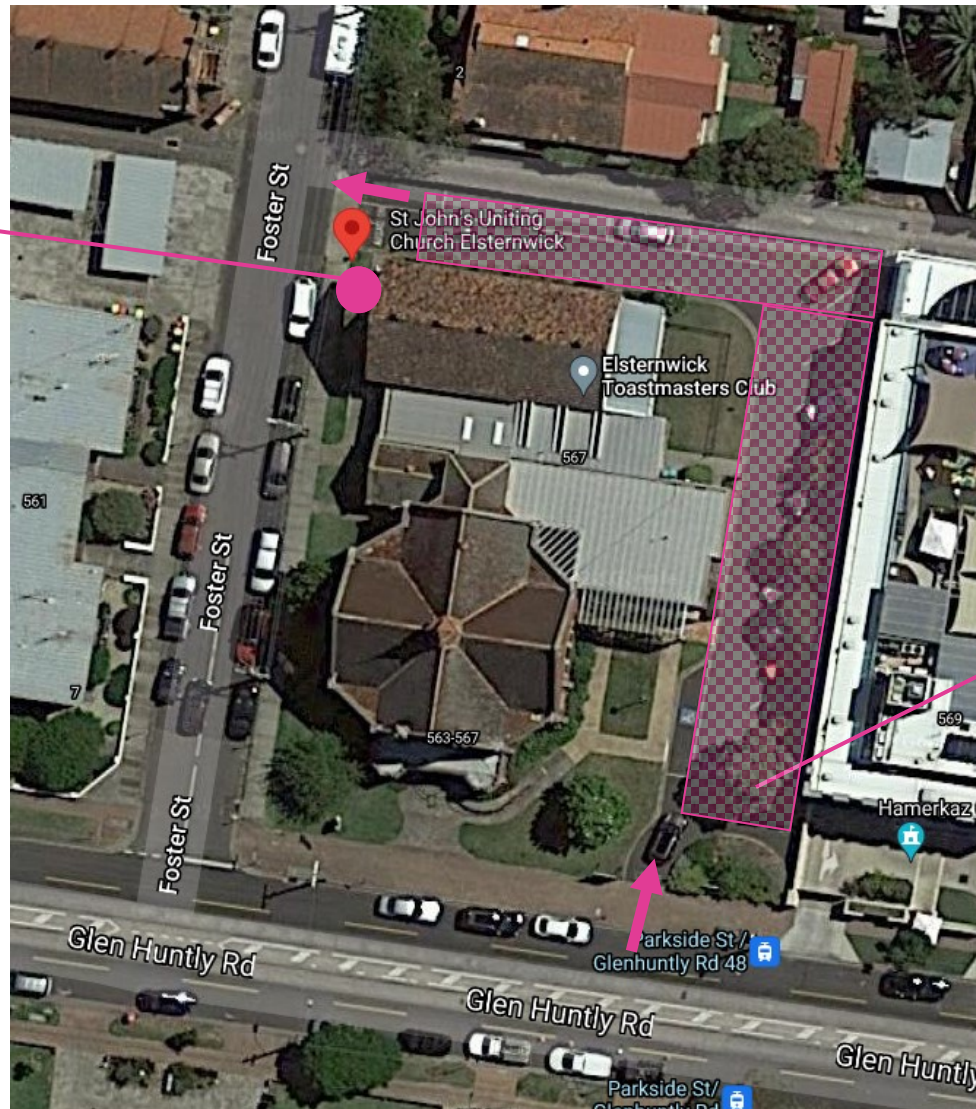

Australian Girls Choir – Elsternwick Open Day Venue

St John's Uniting Church – 567 Glen Huntly Rd, Elsternwick

AUSTRALIAN GIRLS CHOIR

Limited parking is available onsite accessible via Glen Huntly Road. Street parking is available on Foster Street and Glen Huntly Road. Please arrive to the Hall entrance where you will be met by AGC staff for sign in.

Please arrive to the Hall entrance

Limited parking is available onsite via Glen Huntly