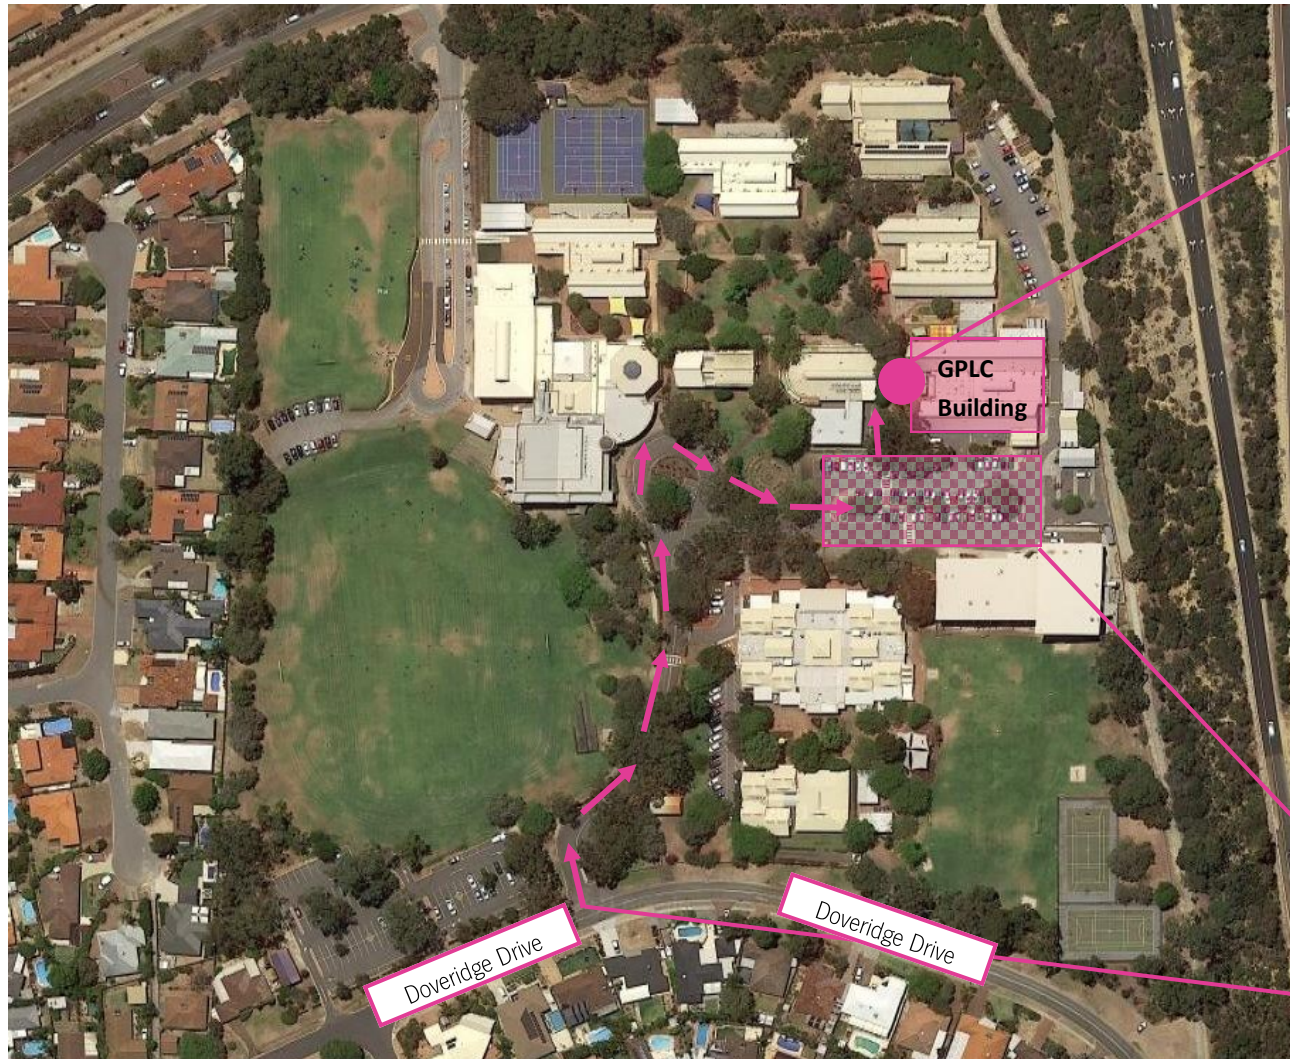

## St Stephen’s School - 100 Doveridge Drive, Duncraig

Parking is available in front of the GPLC Building. Entry via main Doveridge Drive entrance.

Please arrive to the entrance of the GPLC Building. AGC staff will take the girls to their rehearsal space, and have them ready for collection at the end of class from the entrance of the GPLC Building.

Only AGC choristers and staff are permitted inside school buildings during this time.

AUSTRALIAN GIRLS CHOIR

Please meet at the entrance of the GPLC Building for arrival and collection

Onsite parking available, please enter and exit via Doveridge Drive