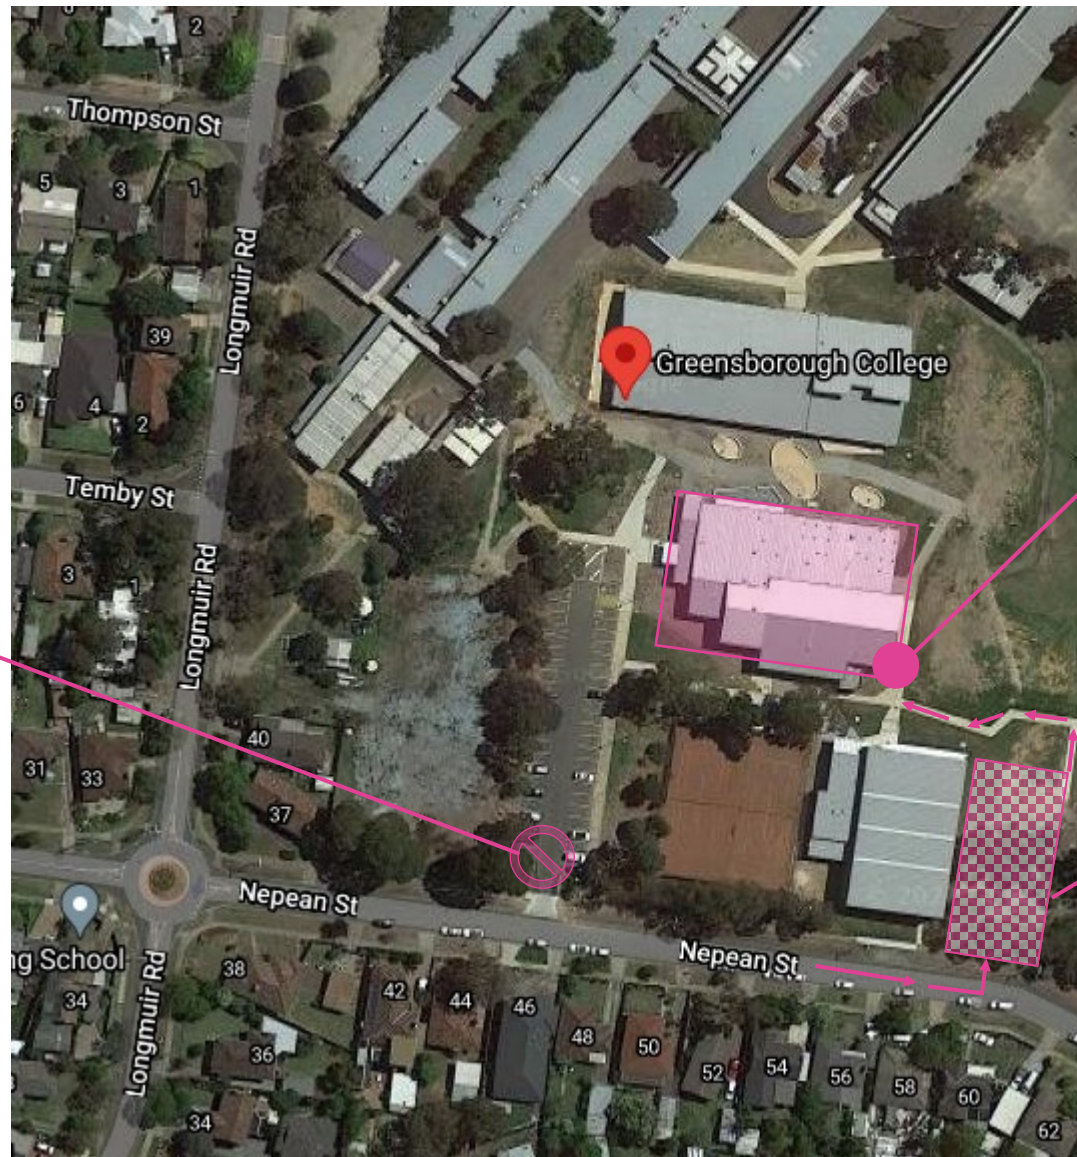

Australian Girls Choir – Greensborough Venue

Greensborough College – Nepean Street entrance, Greensborough

Parking is available in the Sporting Precinct accessible via Nepean Street. Parking is not available in the staff car park. Please arrive to the side path off the main building for arrival where you will be met by AGC staff for sign in.

AUSTRALIAN GIRLS CHOIR

No parking in staff car park

Please arrive to the side path off the main building

Parking is available in the Sporting Precinct accessible via Nepean Street