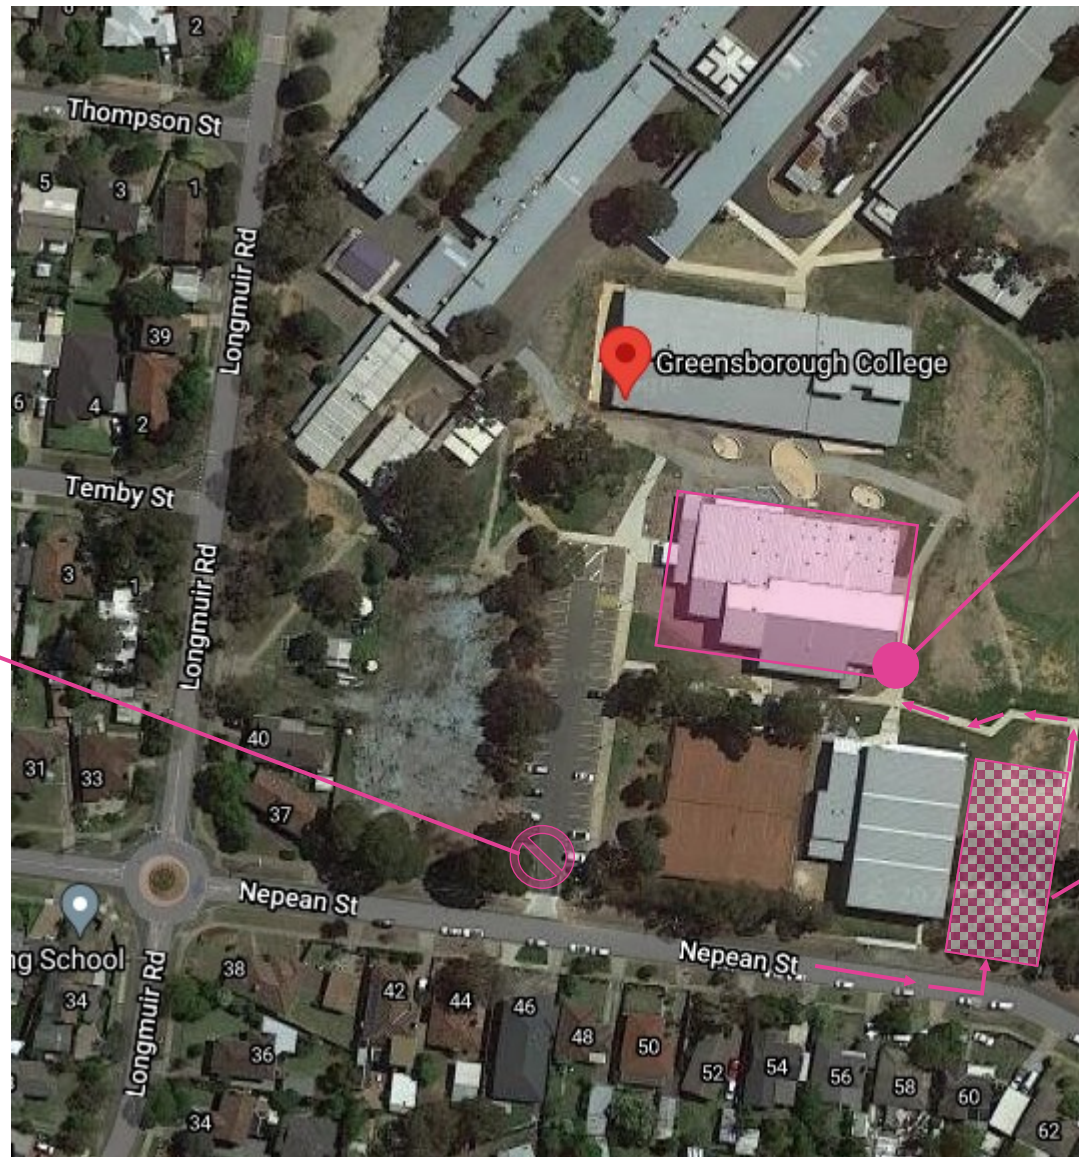

Australian Girls Choir – Greensborough Open Day

Greensborough College – Nepean Street entrance, Greensborough

Parking is available in the Sporting Precinct accessible via Nepean Street. Parking is not available in the staff car park. Please arrive to the side path off the main building for arrival where you will be met by AGC staff for sign in.

AUSTRALIAN GIRLS CHOIR

No parking in staff car park

Please arrive to the side path off the main building

Parking is available in the Sporting Precinct accessible via Nepean Street