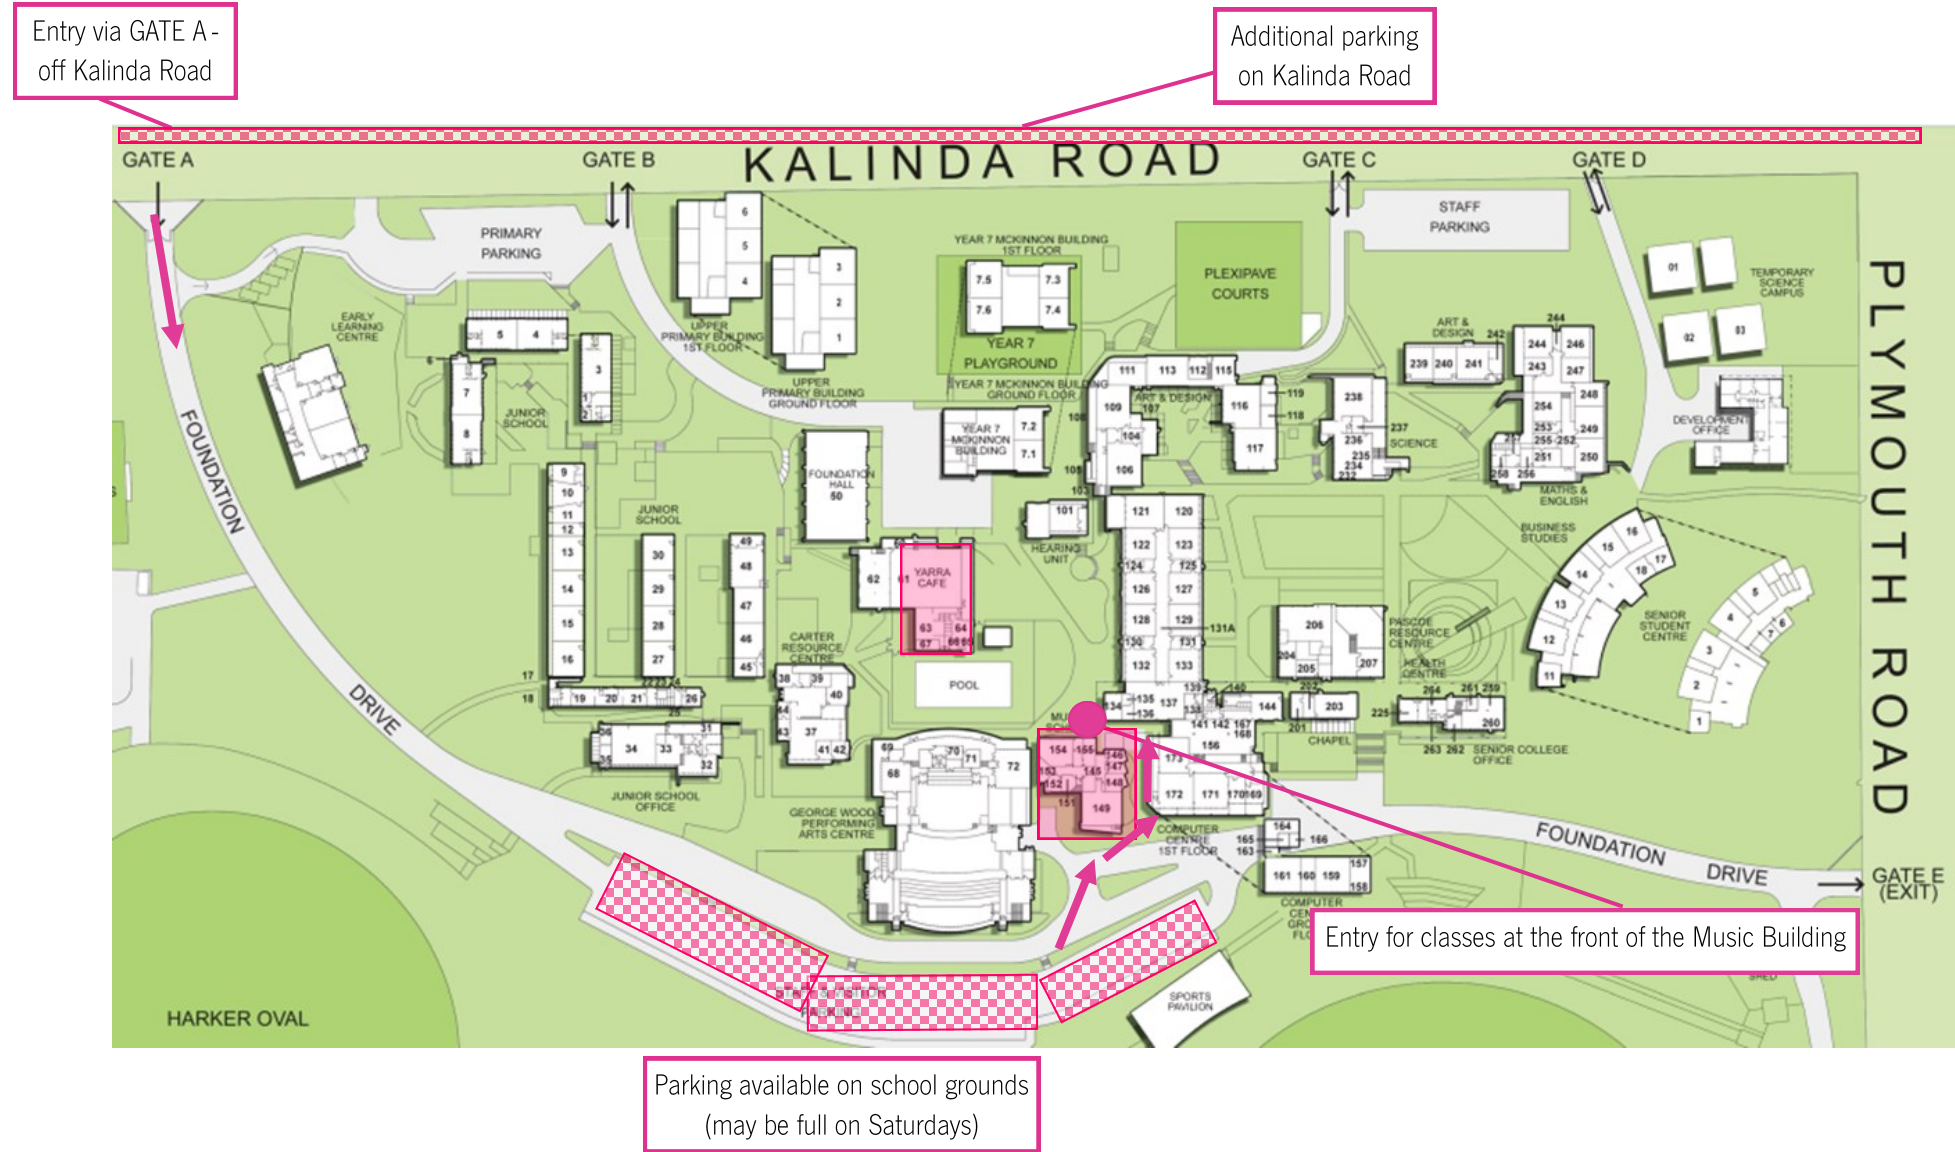

# Australian Girls Choir – Ringwood Venue

Yarra Valley Grammar School - Kalinda Road, Ringwood (enter via Gate A)

AUSTRALIAN GIRLS CHOIR

Parking is available on school grounds, between the Performing Arts Centre and the ovals.  
Parking may be full on Saturday mornings due to school sport, in this case additional parking is available on Kalinda Road.  
Please arrive to the front of the Music Building where you will be met by an AGC staff member.

Entry via GATE A - off Kalinda Road

Additional parking on Kalinda Road

Entry for classes at the front of the Music Building

Parking available on school grounds (may be full on Saturdays)