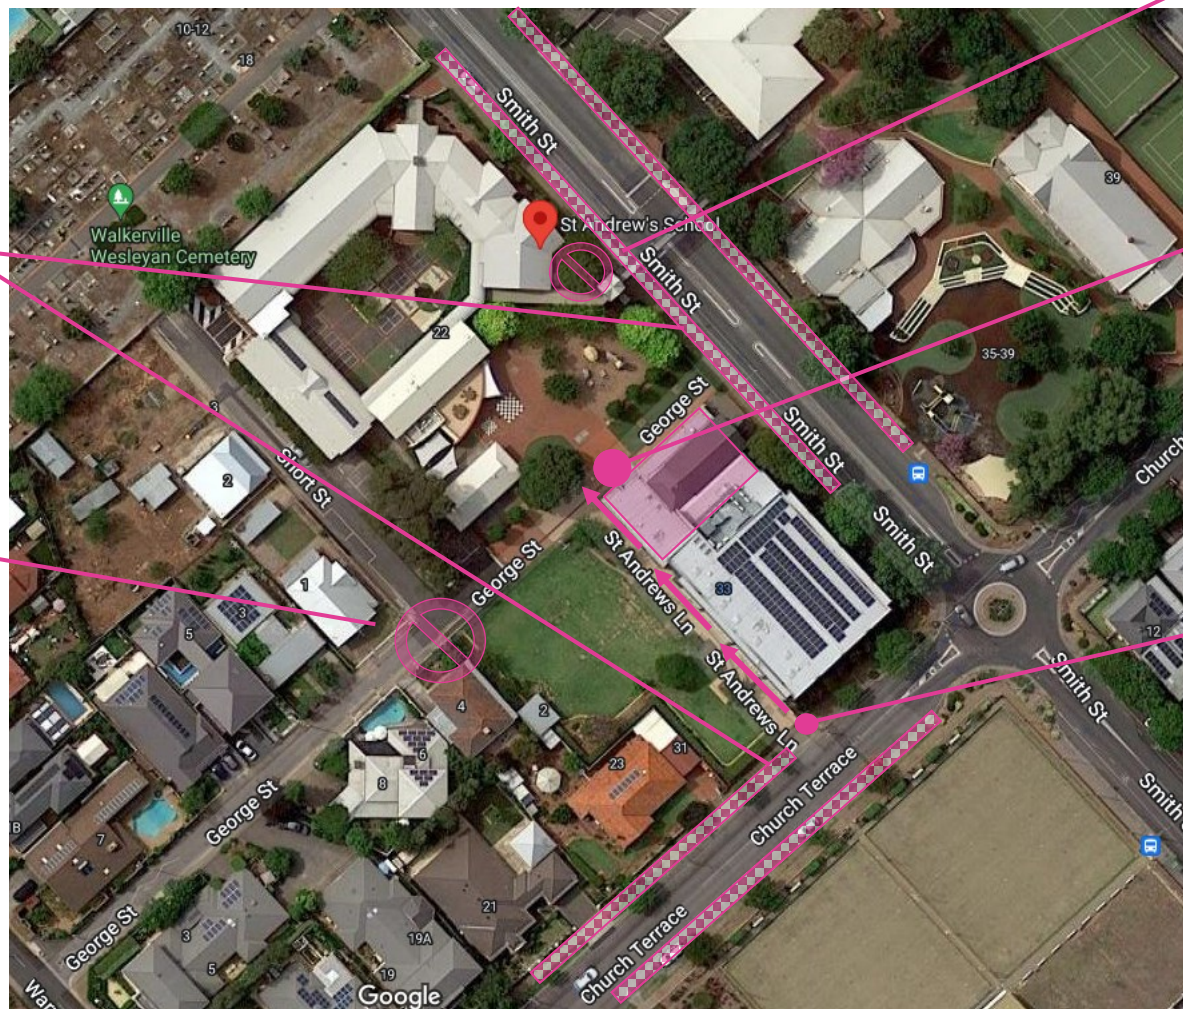

Australian Girls Choir – Walkerville Venue

AUSTRALIAN GIRLS CHOIR

St Andrew's School - 22 Smith Street, Walkerville - enter via Gate on Church Terrace

Street parking is available along Smith Street and Church Terrace. No parking on Short street and George Street as this is a residential area. Enter the school via the gate on Church Terrace and arrive to the Performing Arts Centre where you will be met by AGC staff.

Street parking on Smith Street and Church Terrace

No parking on Short Street and George Street

No entrance via Smith Street Gate

Please arrive to the Performing Arts Centre

Enter the school via the gate on Church Terrace