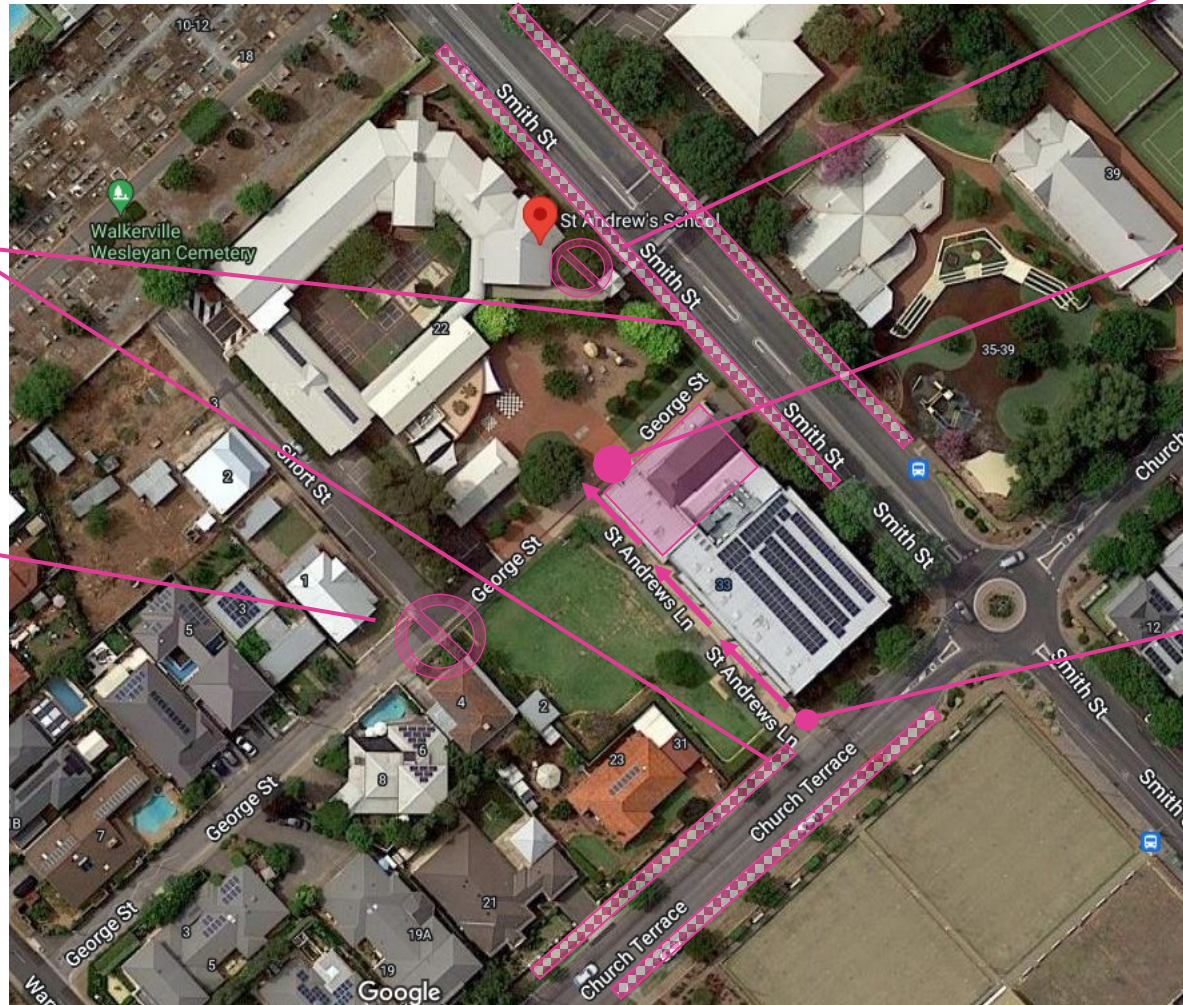

Australian Girls Choir – Walkerville Open Day

St Andrew's School - 22 Smith Street, Walkerville - enter via Gate on Church Terrace

Street parking is available along Smith Street and Church Terrace. No parking on Short street and George Street as this is a residential area. Enter the school via the gate on Church Terrace and arrive to the Performing Arts Centre where you will be met by AGC staff.

AUSTRALIAN GIRLS CHOIR

Street parking on Smith Street and Church Terrace

No parking on Short Street and George Street

No entrance via Smith Street Gate

Please arrive to the Performing Arts Centre

Enter the school via the gate on Church Terrace