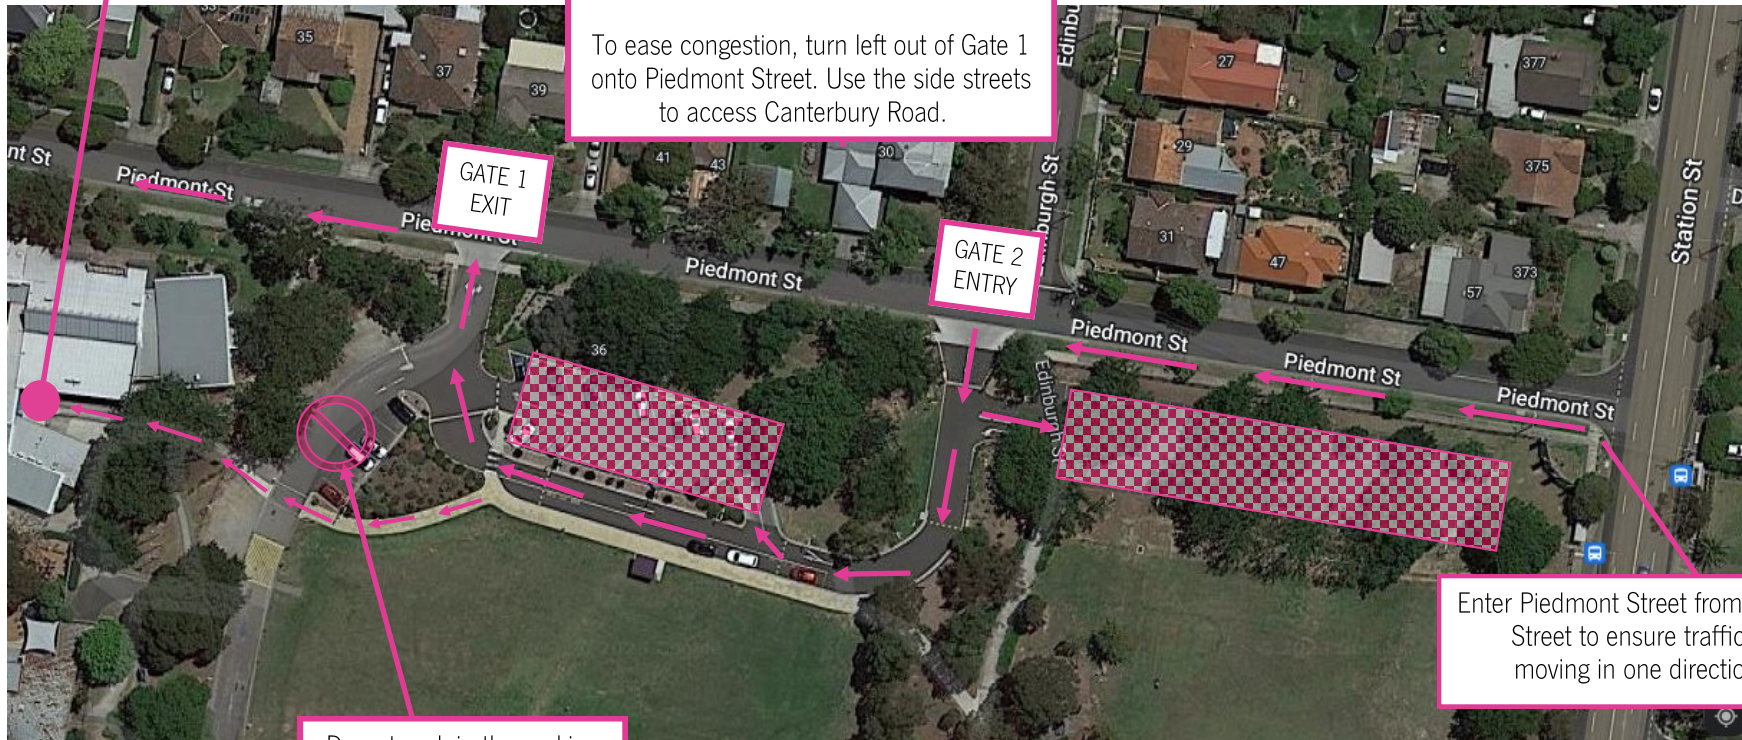

## 355 Station Street, Box Hill – enter via Piedmont Street

Parking is available on school grounds. Enter Piedmont Street from Station Street to ensure traffic is moving in one direction.

Enter via Gate 2 on Piedmont Street and exit via Gate 1. To ease congestion, turn left out of Gate 1 onto Piedmont Street. Use the side streets to access Canterbury Road. Do not park in the parking bays directly outside the Junior School.

Due other events taking place at the school on this day, we encourage families to allow ample time to find a park.

Please arrive to the entrance of the Music and Production Room (MPR) where you will be met by an AGC staff member.

Please arrive to the entrance of the MPR room

Parking is available on school grounds – enter via Gate 2 on Piedmont Street and exit via Gate 1. To ease congestion, turn left out of Gate 1 onto Piedmont Street. Use the side streets to access Canterbury Road.

Do not park in the parking bays directly outside the Junior School.

Enter Piedmont Street from Station Street to ensure traffic is moving in one direction.