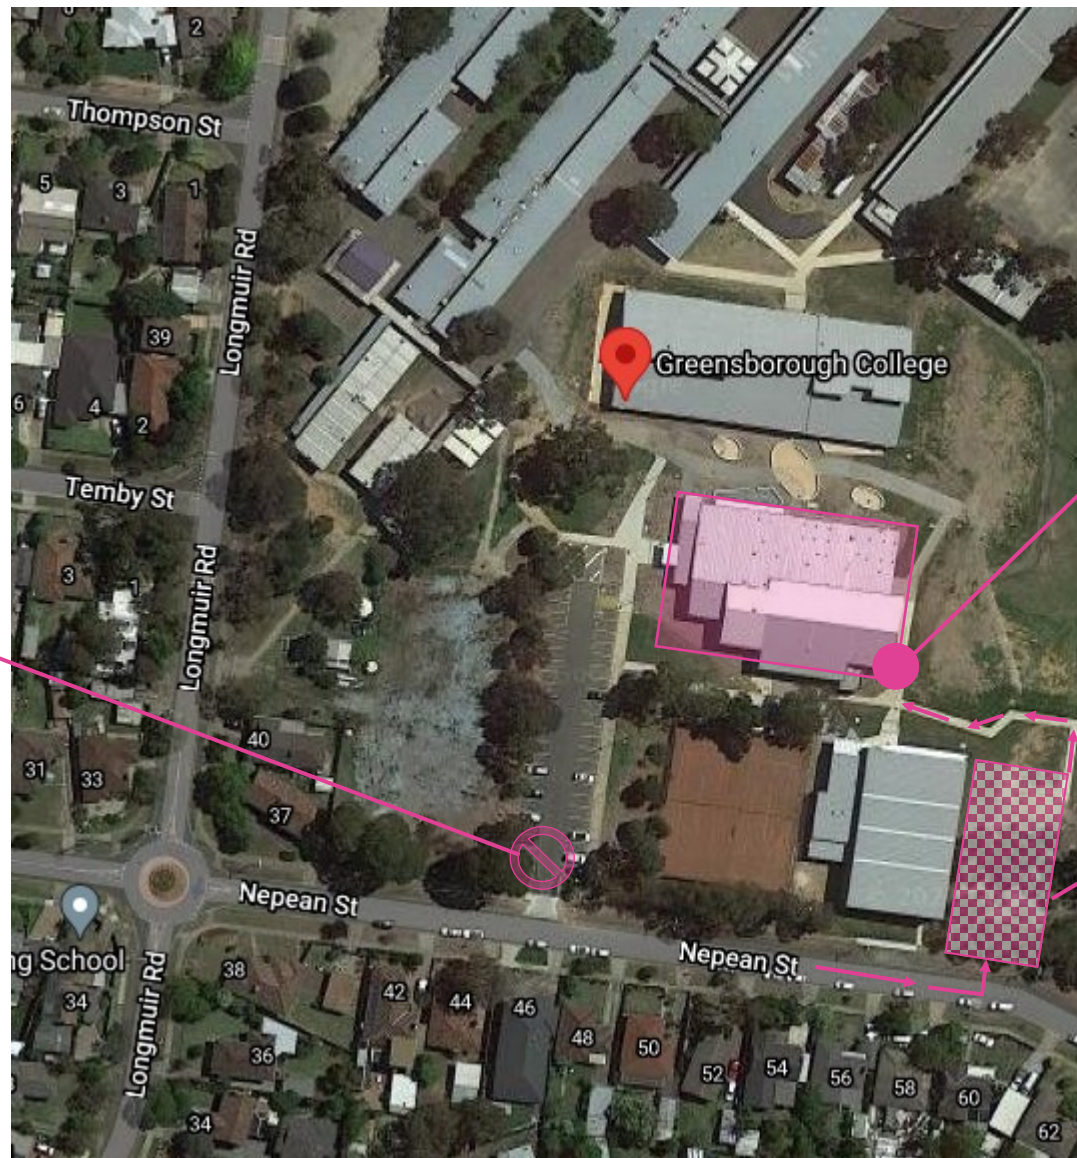

Australian Girls Choir – Greensborough Open Day

Greensborough College – Nepean Street entrance, Greensborough

Parking is available in the Sporting Precinct accessible via Nepean Street. Parking is not available in the staff car park. Please arrive to the back entrance of the main building where you will be met by an AGC staff member.

AUSTRALIAN GIRLS CHOIR

No parking in staff car park

Please arrive to the back entrance of the main building

Parking is available in the Sporting Precinct accessible via Nepean Street