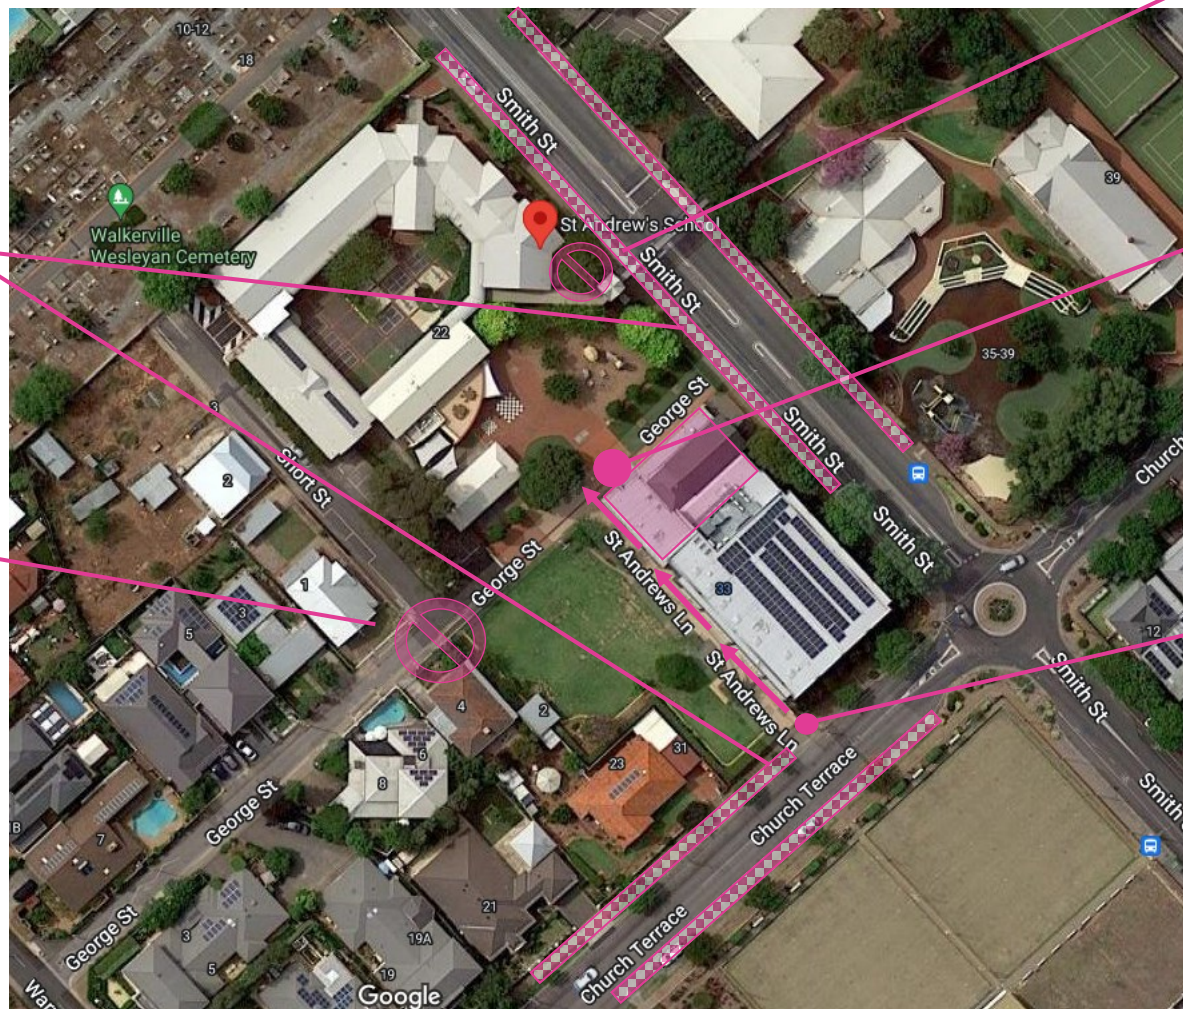

Australian Girls Choir – Walkerville Open Day

AUSTRALIAN GIRLS CHOIR

St Andrew's School - 22 Smith Street, Walkerville - enter via Gate on Church Terrace

Street parking is available along Smith Street and Church Terrace. No parking on Short street and George Street as this is a residential area. Enter the school via the gate on Church Terrace and arrive to the Performing Arts Centre where you will be met by AGC staff.

Street parking on Smith Street and Church Terrace

No parking on Short Street and George Street

No entrance via Smith Street Gate

Please arrive to the Performing Arts Centre

Enter the school via the gate on Church Terrace