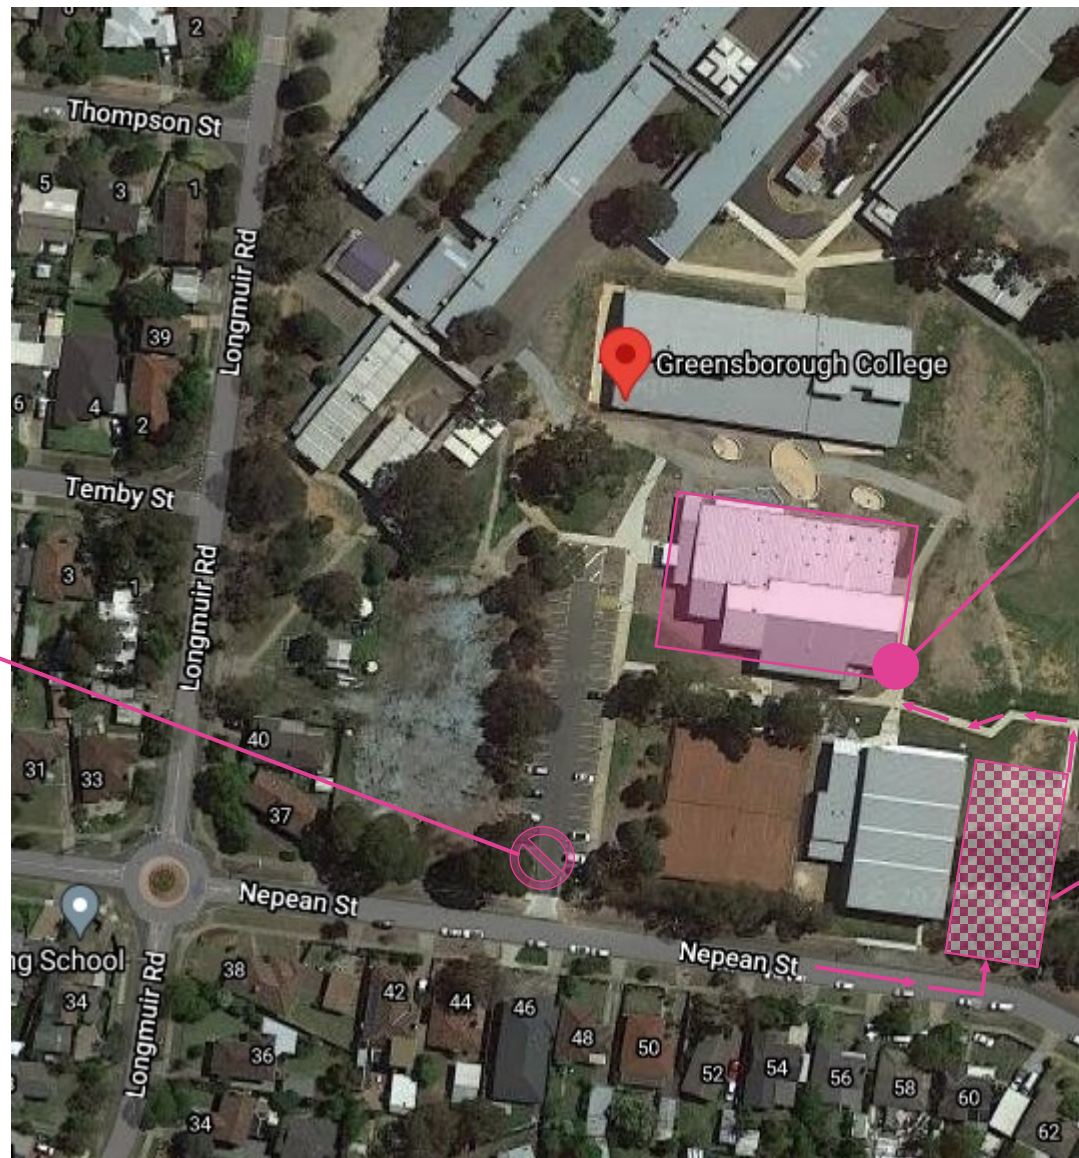

Australian Girls Choir – Greensborough Open Day

Greensborough College – Nepean Street entrance, Greensborough

Parking is available in the Sporting Precinct accessible via Nepean Street. Parking is not available in the staff car park. Please arrive to the back entrance of the main building where you will be met by an AGC staff member.

AUSTRALIAN GIRLS CHOIR

No parking in staff car park

Please arrive to the back entrance of the main building

Parking is available in the Sporting Precinct accessible via Nepean Street