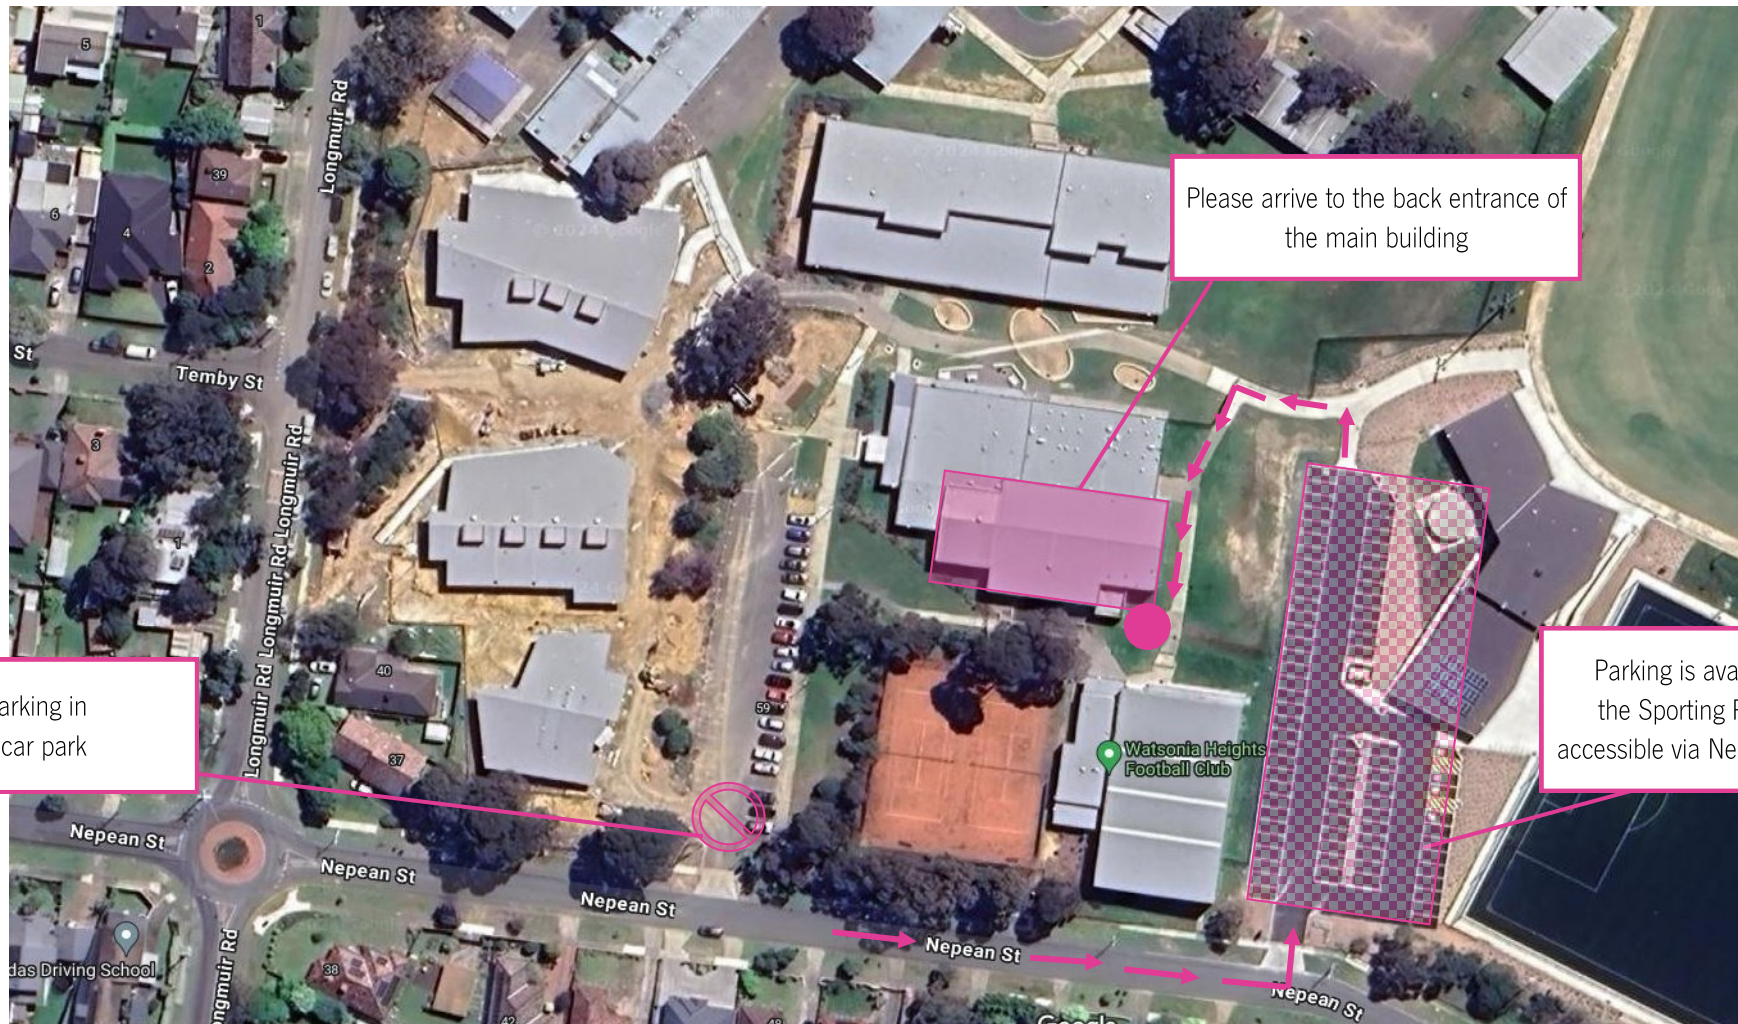

Australian Girls Choir - Greensborough Venue

AUSTRALIAN GIRLS CHOIR

Greensborough College — Nepean Street entrance, Greensborough

Parking is available in the Sporting Precinct accessible via Nepean Street. Parking is not available in the staff car park. Please arrive to the back entrance of the main building where you will be met by an AGC staff member.

No parking in staff car park

Please arrive to the back entrance of the main building

Parking is available in the Sporting Precinct accessible via Nepean Street