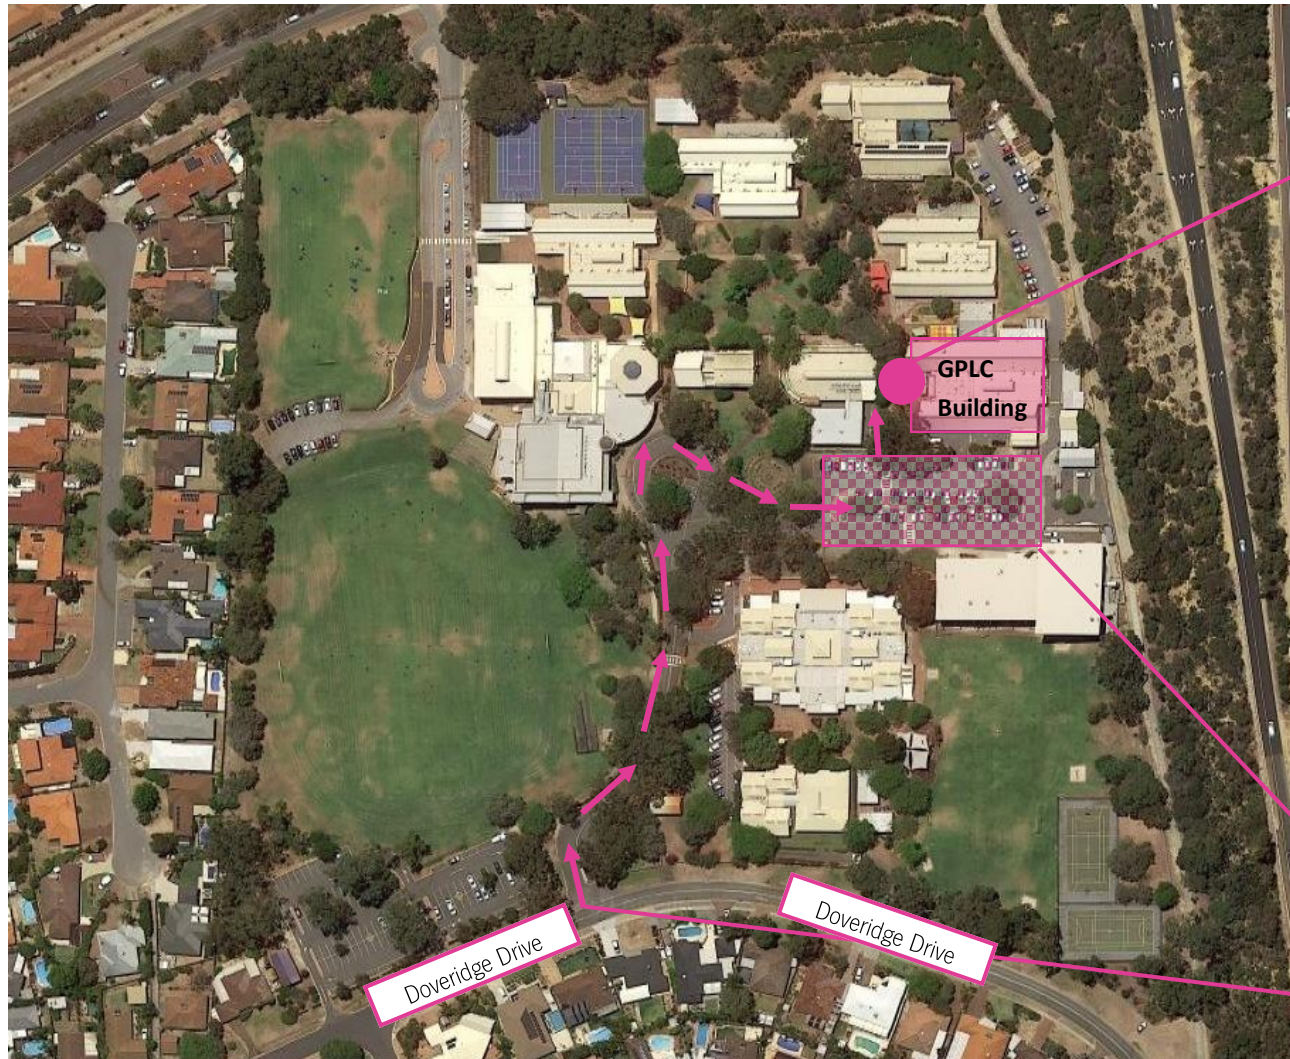

Australian Girls Choir – Duncraig Open Day

St Stephen's School - 100 Doveridge Drive, Duncraig

Parking is available in front of the GPLC Building. Entry via main Doveridge Drive entrance.
Please arrive to the front of the GPLC Building where you will be met by an AGC staff member.

AUSTRALIAN GIRLS CHOIR

Arrive to the entrance of the GPLC Building

GPLC Building

Onsite parking available, please enter and exit via Doveridge Drive

Doveridge Drive

Doveridge Drive