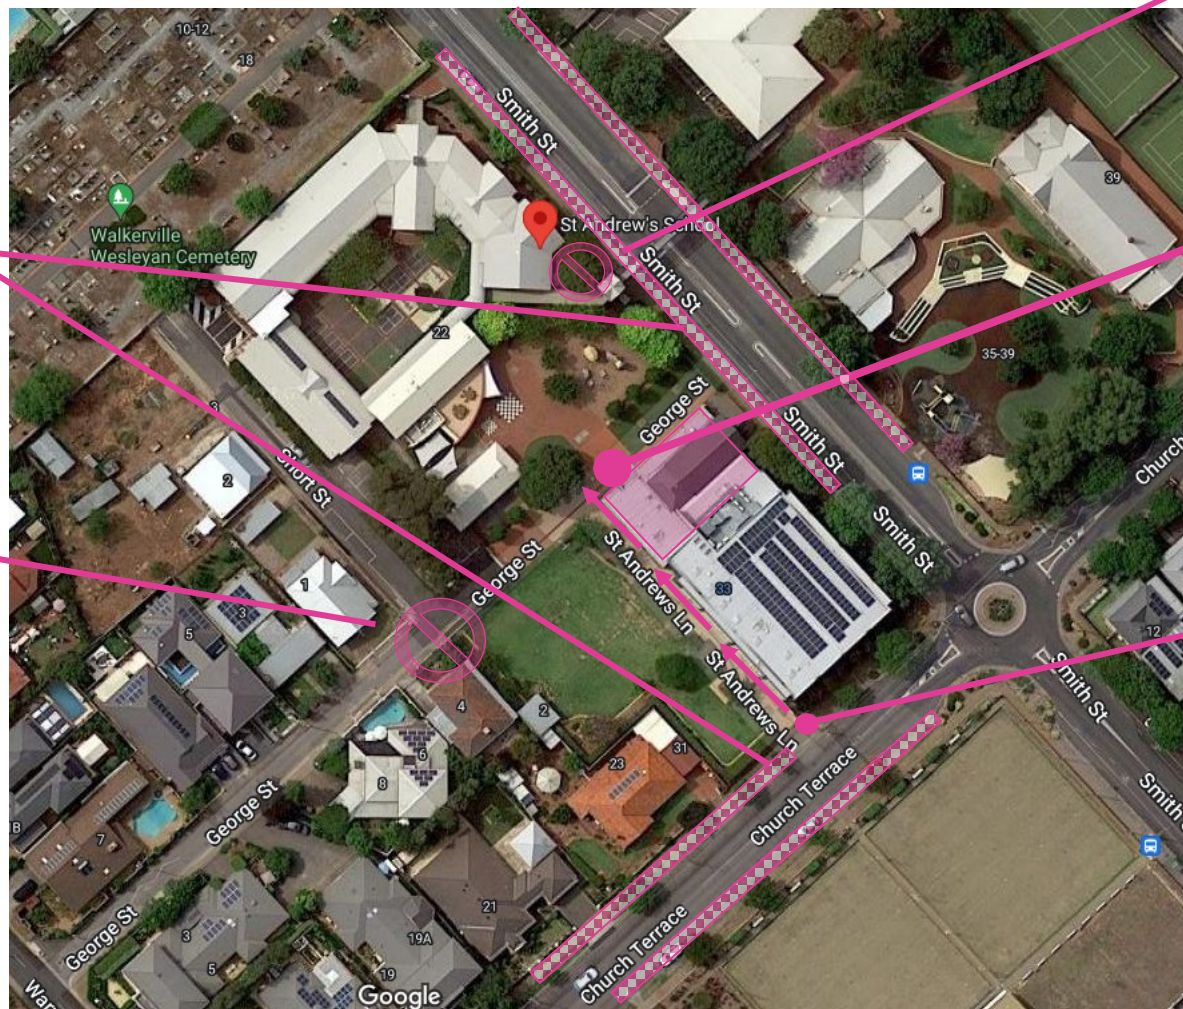

Australian Girls Choir – Walkerville Venue

AUSTRALIAN GIRLS CHOIR

St Andrew's School - 22 Smith Street, Walkerville - enter via Gate on Church Terrace

Street parking is available along Smith Street and Church Terrace. No parking on Short street and George Street as this is a residential area. Enter the school via the gate on Church Terrace and arrive to the Performing Arts Centre where you will be met by AGC staff.

Street parking on Smith Street and Church Terrace

No parking on Short Street and George Street

No entrance via Smith Street Gate

Please arrive to the Performing Arts Centre

Enter the school via the gate on Church Terrace