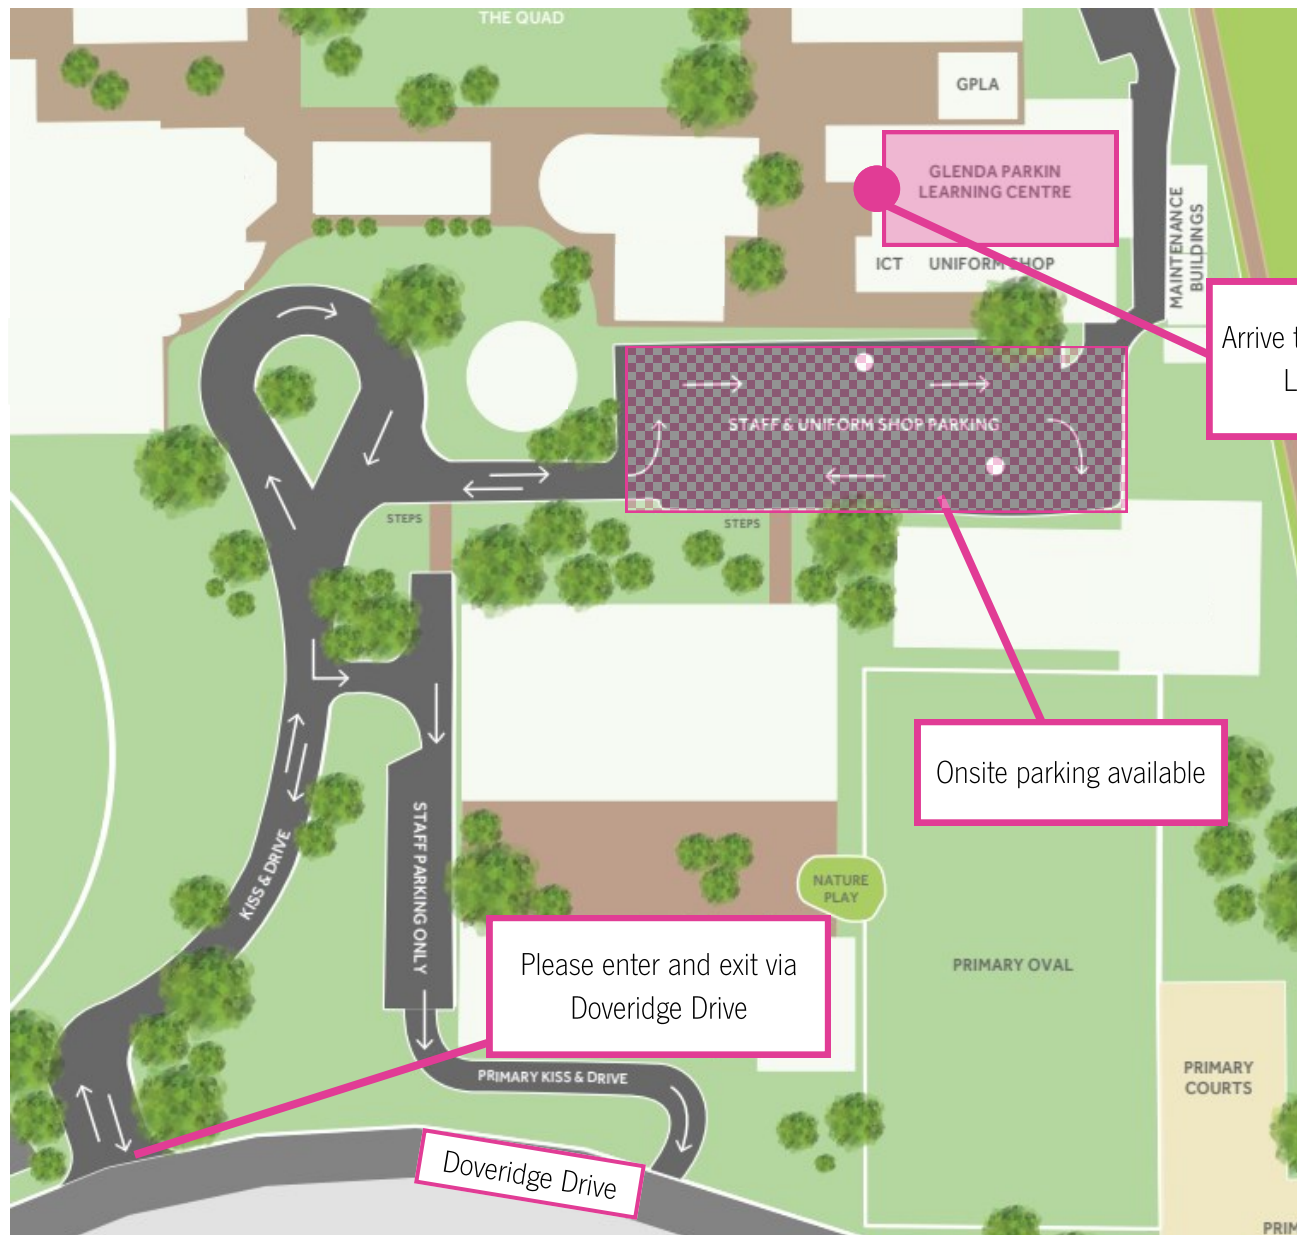

# Australian Girls Choir – Duncraig Venue Map

St Stephen's School - 100 Doveridge Drive, Duncraig

Parking is available in front of the Glenda Parkin Learning Centre (GLPC). Entry via main Doveridge Drive entrance. Please arrive to the front of the GLPC Building where you will be met by an AGC staff member.

AUSTRALIAN GIRLS CHOIR

Arrive to the Glenda Parkin Learning Centre

Onsite parking available

Please enter and exit via Doveridge Drive

Doveridge Drive