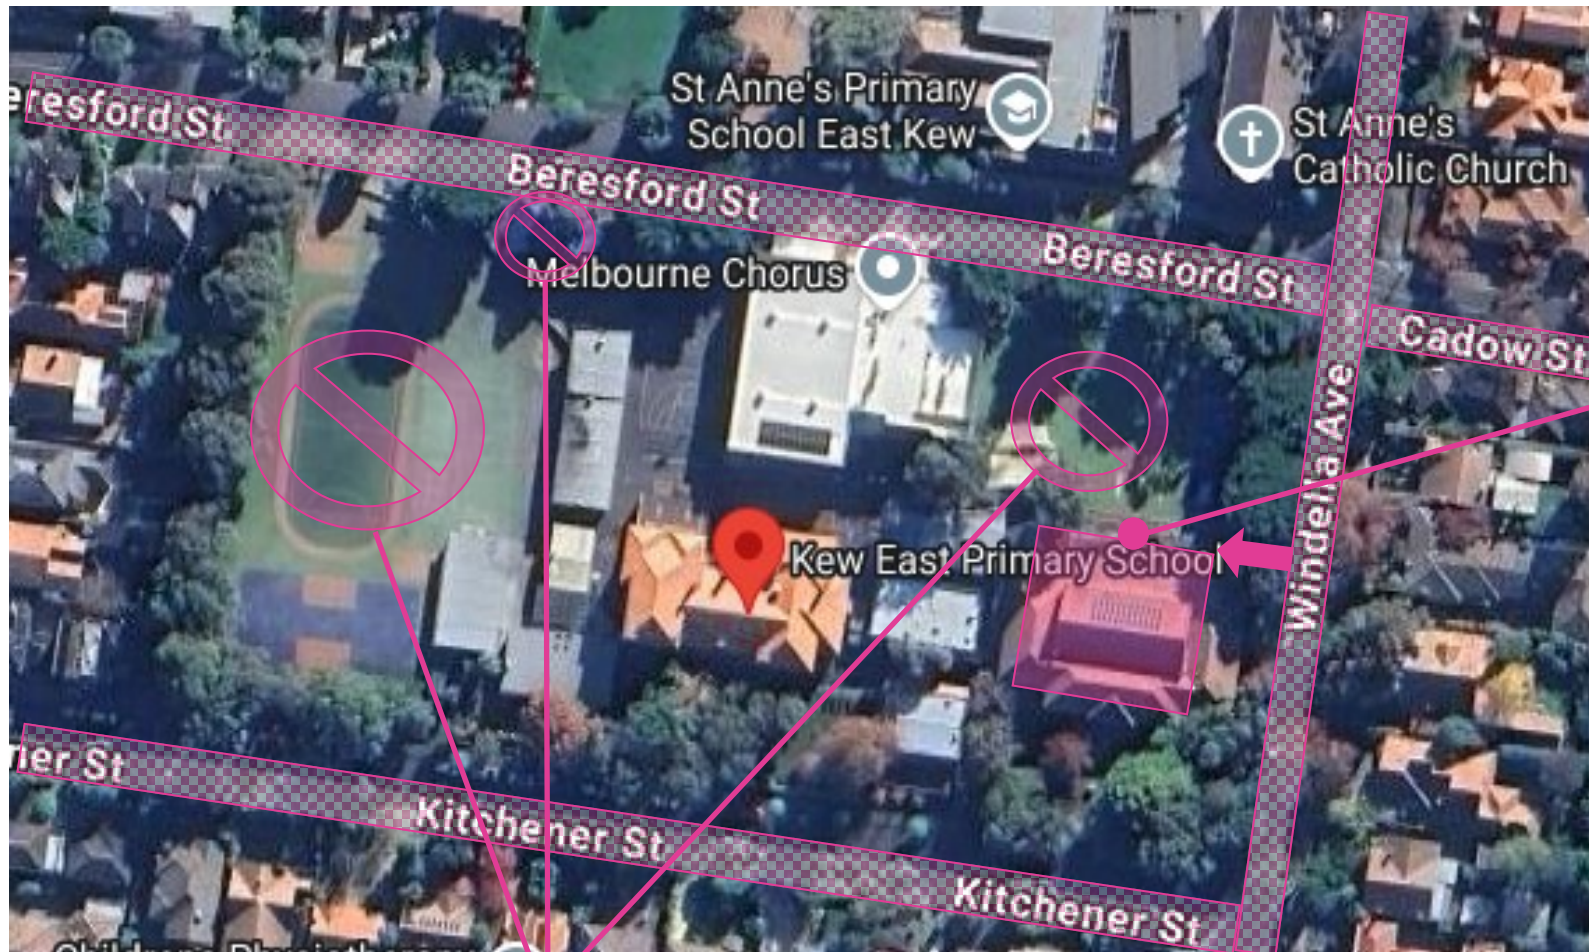

Australian Girls Choir – Kew Tuesday Venue

Kew East Primary School – 35 Kitchener St, Kew East
(AGC access via Windella Avenue Entrance)

AUSTRALIAN GIRLS CHOIR

Parking is available in surrounding streets, please be mindful of any parking signs.

AGC entry is strictly via gate 4 on Windella Avenue. Please arrive to the front of the Junior School Hall where you will be met by an AGC staff member.

AGC entry is strictly via gate 4 on Windella Avenue. Please arrive to the front of the Junior School Hall.